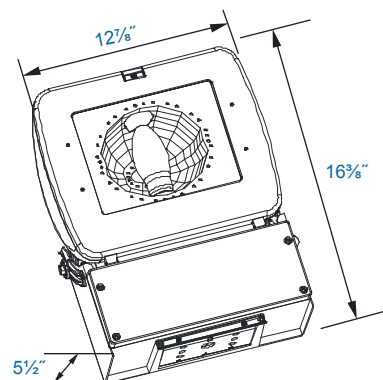

AD205

KELSEY-KANE LIGHTING MFG. CO.
Voice & Text: 954-772-3187
E-Mail: info@kelsey-kane.com
Website: www.kelsey-kane.com