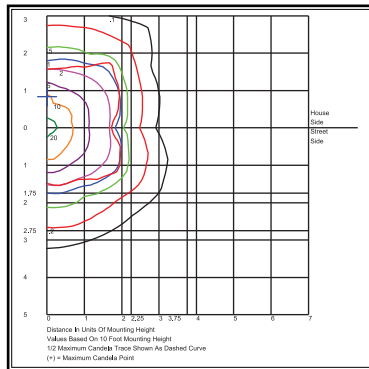

Catalog #	Description
FL73SFX	External Mount Slipfitter, Die Cast with Hardware & Angle Indicator
FLEM6*	6" Aluminum Extruded Mounting Arm, Bronze, Gasket & Hardware. Fits Square Poles.
FLEM10*	10" Aluminum Extruded Mounting Arm, Bronze, Gasket & Hardware. Fits Square Poles.
FLEM12*	12" Aluminum Extruded Mounting Arm, Bronze, Gasket & Hardware. Fits Square Poles.
PTASUNV	Square Pole Tenon Adaptor Allows Installation of up to 4 Fixtures, Fits 2 3/8" Diameter Vertical Tenon, Bronze Finish. Use FLEMs.
FLEMWM	Heavy-duty Steel Wall Bracket for FLEM Mounting Arms, Bronze Powdercoat Finish.

*Add R for Round Pole Mounting, Fits 4" Diameter Poles.

AD205M175

Area Light Series

Small Adjustable Area/Wall Light with IES Type V Reflector

KELSEY-KANE LIGHTING MFG. CO.
Voice & Text: 954-772-3187
E-Mail: info@kelsey-kane.com
Website: www.kelsey-kane.com