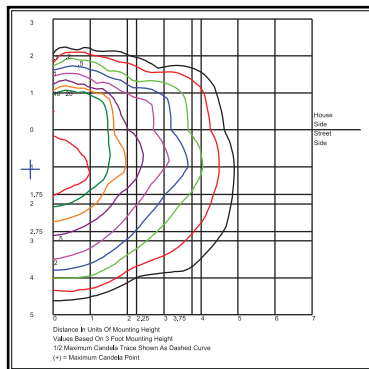

#### Listing & Ratings:

CSA: Listed for Wet Locations

Other Wattages & Custom Colors Available Upon Request.

Kit(s)				
Catalog #	Description			
AD20F	Small Adjusta Area/Wall Light with Forward Throw Reflector, HID Kit			
Complete Units (Lamp Included)				
Catalog #	Wattage	Voltage	Lamp	Ballast
AD20FH35R120L	35	120	HPS	R-NPF
AD20FH50R120L	50	120	HPS	R-NPF
AD20FH70R120L	70	120	HPS	R-NPF
AD20FH100R120L	100	120	HPS	R-NPF
AD20FH150R120L	150	120	HPS	R-NPF
AD20FH50DL	50	120/277	HPS	HX-HPF
AD20FH70QL	70	Quad	HPS	HX-HPF
AD20FH100QL	100	Quad	HPS	HX-HPF
AD20FH150QL	150	Quad	HPS	HX-HPF
AD20FM50DL	50	120/277	MH	HX-HPF
AD20FM70QL	70	Quad	MH	HX-HPF
AD20FM100QL	100	Quad	MH	HX-HPF
AD20FP150QL	150	Quad	PS	HX-HPF

\*Add R for Round Pole Mounting, Fits 4" Diameter Poles.

**AD20FP150**

**Area Light Series**

**Small Adjustable Area/Wall Light with Forward Throw Reflector**

**FL73SFX**

**FLEM6**

**FLEM10**

**FLEM12**