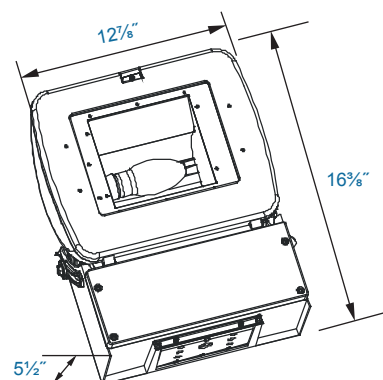

#### Listing & Ratings:

CSA: Listed for Wet Locations

Other Wattages & Custom Colors Available Upon Request.

Kit(s)				
Catalog #	Description			
AD20F	Small Adjusta Area/Wall Light with Forward Throw Reflector, HID Kit			
Complete Units (Lamp Included)				
Catalog #	Wattage	Voltage	Lamp	Ballast
AD20FH35R120L	35	120	HPS	R-NPF
AD20FH50R120L	50	120	HPS	R-NPF
AD20FH70R120L	70	120	HPS	R-NPF
AD20FH100R120L	100	120	HPS	R-NPF
AD20FH150R120L	150	120	HPS	R-NPF
AD20FH50DL	50	120/277	HPS	HX-HPF
AD20FH70QL	70	Quad	HPS	HX-HPF
AD20FH100QL	100	Quad	HPS	HX-HPF
AD20FH150QL	150	Quad	HPS	HX-HPF
AD20FM50DL	50	120/277	MH	HX-HPF
AD20FM70QL	70	Quad	MH	HX-HPF
AD20FM100QL	100	Quad	MH	HX-HPF
AD20FP150QL	150	Quad	PS	HX-HPF

**KELSEY-KANE LIGHTING MFG. CO.**

Voice & Text: 954-772-3187

E-Mail: [info@kelsey-kane.com](mailto:info@kelsey-kane.com)

Website: [www.kelsey-kane.com](http://www.kelsey-kane.com)

**DIMENSIONS**

**AD20F**

Catalog #	Description
FL73SFX	External Mount Slipfitter, Die Cast with Hardware & Angle Indicator
FLEM6*	6" Aluminum Extruded Mounting Arm, Bronze, Gasket & Hardware. Fits Square Poles.
FLEM10*	10" Aluminum Extruded Mounting Arm, Bronze, Gasket & Hardware. Fits Square Poles.
FLEM12*	12" Aluminum Extruded Mounting Arm, Bronze, Gasket & Hardware. Fits Square Poles.
PTASUNV	Square Pole Tenon Adaptor Allows Installation of up to 4 Fixtures, Fits 2 3/8" Diameter Vertical Tenon, Bronze Finish. Use FLEMs.
FLEMWM	Heavy-duty Steel Wall Bracket for FLEM Mounting Arms, Bronze Powdercoat Finish.