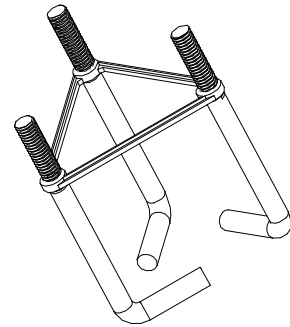

Bollard Series

Flat Top Bollard with IES Type III Glass

BOFG33

Housing:

Extruded Aluminum Housing with Flush Mounting Base & Vandal-Resistant Screws, Flat Top, Powdercoat Finish Over a Chromate Conversion Coating, Internal Ballast Tray for Easy Maintenance

| Kit(s) | | | | |
|--------------------------------|--|---------|------|------------|
| Catalog # | Description | | | |
| BOFG33* | Flat Top Bollard with IES Type III Glass, HID Kit | | | |
| BOFG33F* | Flat Top Bollard with IES Type III Glass, Single Fluorescent Kit | | | |
| Complete Units (Lamp Included) | | | | |
| Catalog # | Wattage | Voltage | Lamp | Ballast |
| BOFG33H35R120L* | 35 | 120 | HPS | R-NPF |
| BOFG33H50R120L* | 50 | 120 | HPS | R-NPF |
| BOFG33H70R120L* | 70 | 120 | HPS | R-NPF |
| BOFG33H100R120L* | 100 | 120 | HPS | R-NPF |
| BOFG33H70QL* | 70 | Quad | HPS | HX-HPF |
| BOFG33H100QL* | 100 | Quad | HPS | HX-HPF |
| BOFG33M70QL* | 70 | Quad | MH | HX-HPF |
| BOFG33M100QL* | 100 | Quad | MH | HX-HPF |
| BOFG33F42EL* | 1 x 42 | 120-277 | PL | Electronic |
| BOFG33F57EL* | 1 x 57 | 120-277 | PL | Electronic |

*Specify Color: BZ=Bronze, WH=White, BK=Black

DIMENSIONS

BOFG33

Bollard Series

Flat Top Bollard with IES Type III Glass

| Catalog # | Description |
|-----------|---|
| BOLAN4 | Mounting Kit, Includes Bracket & Three (3) 4" Anchor Bolts |
| BOLAN8 | Mounting Kit, Includes Bracket & Three (3) 8" Anchor Bolts |
| BOLAN12 | Mounting Kit, Includes Bracket & Three (3) 12" Anchor Bolts |
| BOLAN15 | Mounting Kit, Includes Bracket & Three (3) 15" Anchor Bolts |
| BOLPC | Replacement Polycarbonate Lens |
| BOLRM | Root Mount Kit |