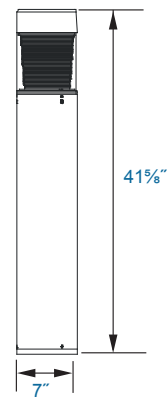

Reflector:

IES Type III Clear Prismatic Borosilicate Glass Refractor

Lens:

Clear Polycarbonate Lens

Socket:

HID: Porcelain 4KV Pulse Rated Medium Base Socket with Nickel Plated Screw Shell

PL: Plug-In Type, GX24Q-4

Mounting:

Mounting Kit with 8" Anchor Bolts (Included)

Wattage:

High Pressure Sodium: 35 to 100w

Metal Halide: 70 to 100w

Compact Fluorescent: 1 x 42 to 57w

Listing & Ratings:

CSA: Listed for Wet Locations

Other Wattages & Custom Colors Available Upon Request.

Bollards Can Be Cut To Custom Lengths Upon Request.

KELSEY-KANE LIGHTING MFG. CO.

Voice & Text: 954-772-3187

E-Mail: info@kelsey-kane.com

Website: www.kelsey-kane.com

Kit(s)				
Catalog #	Description			
BOFG33*	Flat Top Bollard with IES Type III Glass, HID Kit			
BOFG33F*	Flat Top Bollard with IES Type III Glass, Single Fluorescent Kit			
Complete Units (Lamp Included)				
Catalog #	Wattage	Voltage	Lamp	Ballast
BOFG33H35R120L*	35	120	HPS	R-NPF
BOFG33H50R120L*	50	120	HPS	R-NPF
BOFG33H70R120L*	70	120	HPS	R-NPF
BOFG33H100R120L*	100	120	HPS	R-NPF
BOFG33H70QL*	70	Quad	HPS	HX-HPF
BOFG33H100QL*	100	Quad	HPS	HX-HPF
BOFG33M70QL*	70	Quad	MH	HX-HPF
BOFG33M100QL*	100	Quad	MH	HX-HPF
BOFG33F42EL*	1 x 42	120-277	PL	Electronic
BOFG33F57EL*	1 x 57	120-277	PL	Electronic

*Specify Color: BZ=Bronze, WH=White, BK=Black

DIMENSIONS

BOFG33