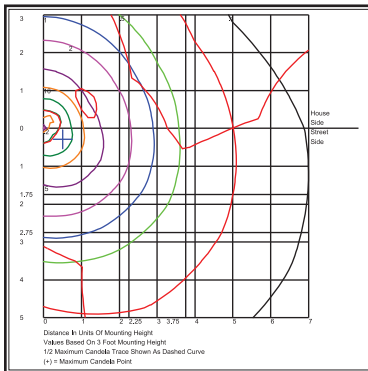

BOR3M100 - High