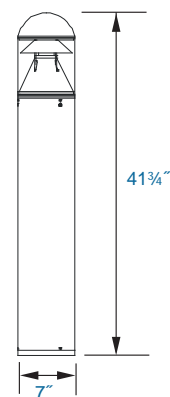

DIMENSIONS

BOR3SS

KELSEY-KANE LIGHTING MFG. CO.
Voice & Text: 954-772-3187
E-Mail: info@kelsey-kane.com
Website: www.kelsey-kane.com