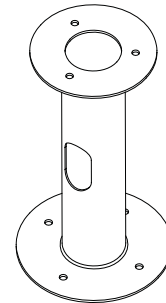

Bollard Series

Stainless Steel Dome Bollard with Cone Reflector

BOR3SS

Housing:

Formed 316 Stainless Steel Housing with Flush Mounting Base & Vandal-Resistant Screws, Domed Top, Internal Ballast Tray for Easy Maintenance.

Other Wattages Available Upon Request.

Kit(s)	Description			
Catalog #	Description			
BOR3SS	Stainless Steel Dome Bollard with Cone Reflector, HID Kit			
BOR3FSS	Stainless Steel Dome Bollard with Cone Reflector, Single Fluorescent Kit			
Complete Units (Lamp Included)				
Catalog #	Wattage	Voltage	Lamp	Ballast
BOR3H35R120LSS	35	120	HPS	R-NPF
BOR3H50R120LSS	50	120	HPS	R-NPF
BOR3H70R120LSS	70	120	HPS	R-NPF
BOR3H100R120LSS	100	120	HPS	R-NPF
BOR3H70QLSS	70	Quad	HPS	HX-HPF
BOR3H100QLSS	100	Quad	HPS	HX-HPF
BOR3M70QLSS	70	Quad	MH	HX-HPF
BOR3M100QLSS	100	Quad	MH	HX-HPF
BOR3F42ELSS	1 x 42	120-277	PL	Electronic
BOR3F57ELSS	1 x 57	120-277	PL	Electronic

DIMENSIONS

BOR3SS

KELSEY-KANE LIGHTING MFG. CO.
 Voice & Text: 954-772-3187
 E-Mail: info@kelsey-kane.com
 Website: www.kelsey-kane.com

Catalog #	Description
BOLAN4	Mounting Kit, Includes Bracket & Three (3) 4" Anchor Bolts
BOLAN8	Mounting Kit, Includes Bracket & Three (3) 8" Anchor Bolts
BOLAN12	Mounting Kit, Includes Bracket & Three (3) 12" Anchor Bolts
BOLAN15	Mounting Kit, Includes Bracket & Three (3) 15" Anchor Bolts
BOLPC	Replacement Polycarbonate Lens
BOLRM	Root Mount Kit

Bollard Series

Stainless Steel Dome Bollard with Cone Reflector

BOLAN

BOLPC

BOLRM

BOR3M100 - High

BOR3M100 - Low

KELSEY-KANE LIGHTING MFG. CO.
 Voice & Text: 954-772-3187
 E-Mail: info@kelsey-kane.com
 Website: www.kelsey-kane.com