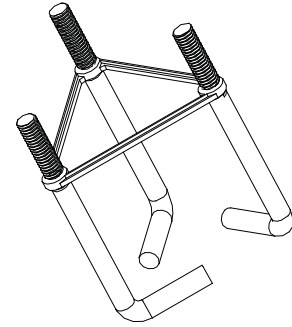

Catalog #	Description
BOLAN4	Mounting Kit, Includes Bracket & Three (3) 4" Anchor Bolts
BOLAN8	Mounting Kit, Includes Bracket & Three (3) 8" Anchor Bolts
BOLAN12	Mounting Kit, Includes Bracket & Three (3) 12" Anchor Bolts
BOLAN15	Mounting Kit, Includes Bracket & Three (3) 15" Anchor Bolts
BOLPC	Replacement Polycarbonate Lens
BOLRM	Root Mount Kit

Bollard Series

Stainless Steel Dome Bollard with Cone Reflector

BOLAN