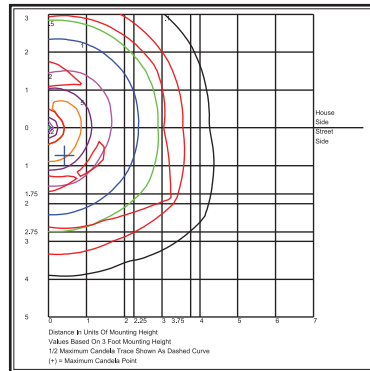

BOR3M100 - Low

KELSEY-KANE LIGHTING MFG. CO.
Voice & Text: 954-772-3187
E-Mail: info@kelsey-kane.com
Website: www.kelsey-kane.com