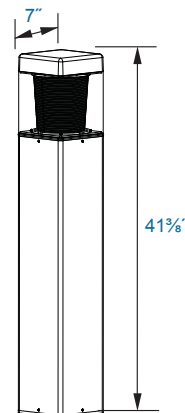

Refractor:

IES Type III Clear Prismatic Borosilicate Glass Refractor

Lens:

Clear Polycarbonate Lens

Socket:

HID: Porcelain 4KV Pulse Rated Medium Base Socket with Nickel Plated Screw Shell

PL: Plug-In Type, GX24Q-4

Mounting:

Mounting Kit with 8" Anchor Bolts (Included)

Wattage:

High Pressure Sodium: 35 to 100w

Metal Halide: 70 to 100w

Compact Fluorescent: 1 x 42 to 57w

Listing & Ratings:

CSA: Listed for Wet Locations

Other Wattages & Custom Colors Available Upon Request.

Bollards Can Be Cut To Custom Lengths Upon Request.

KELSEY-KANE LIGHTING MFG. CO.

Voice & Text: 954-772-3187

E-Mail: info@kelsey-kane.com

Website: www.kelsey-kane.com

Kit(s)				
Catalog #	Description			
BOSFG33*	Square Bollard with IES Type III Glass, HID Kit			
BOSFG33F*	Square Bollard with IES Type III Glass, Single Fluorescent Kit			
Complete Units (Lamps Included)				
Catalog #	Wattage	Voltage	Lamp	Ballast
BOSFG33H35R120L*	35	120	HPS	R-NPF
BOSFG33H50R120L*	50	120	HPS	R-NPF
BOSFG33H70R120L*	70	120	HPS	R-NPF
BOSFG33H100R120L*	100	120	HPS	R-NPF
BOSFG33H70QL*	70	Quad	HPS	HX-HPF
BOSFG33H100QL*	100	Quad	HPS	HX-HPF
BOSFG33M70QL*	70	Quad	MH	HX-HPF
BOSFG33M100QL*	100	Quad	MH	HX-HPF
BOSFG33F42EL*	1 x 42	120-277	PL	Electronic
BOSFG33F57EL*	1 x 57	120-277	PL	Electronic

*Specify Color: WH=White, BK=Black, BZ=Bronze

DIMENSIONS

BOSFG33