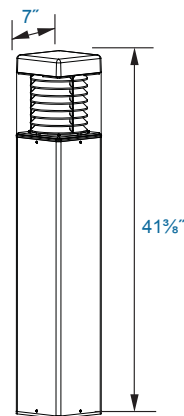

Bollard Series

Square Bollard with Round Louvers

BOSFLR3

Housing:

Extruded Aluminum Housing with Flush Mounting Base & Vandal-Resistant Screws, Flat Top, Powdercoat Finish Over a Chromate Conversion Coating, Internal Ballast Tray for Easy Maintenance

Reflector:

Round Cast Aluminum Louvers

Lens:

Clear Polycarbonate Lens

Socket:

HID: Porcelain 4KV Pulse Rated Medium Base Socket with Nickel Plated Screw Shell

PL: Plug-in type, GX24Q-4

Mounting:

Mounting Kit with 8" Anchor Bolts (Included)

Wattage:

High Pressure Sodium: 35 to 100w

Metal Halide: 70 to 100w

Compact Fluorescent: 1 x 42 to 57w

Listing & Ratings:

CSA: Listed for Wet Locations

Other Wattages & Custom Colors Available Upon Request.

Bollards Can Be Cut To Custom Lengths Upon Request.

KELSEY-KANE LIGHTING MFG. CO.
 Voice & Text: 954-772-3187
 E-Mail: info@kelsey-kane.com
 Website: www.kelsey-kane.com

DIMENSIONS

BOSFLR3

Kit(s)				
Catalog #	Description			
BOSFLR3*	Square Top Bollard with Round Louvers, HID Kit			
BOSFLR3F*	Square Top Bollard with Round Louvers, Single Fluorescent Kit			
Complete Units (Lamps Included)				
Catalog #	Wattage	Voltage	Lamp	Ballast
BOSFLR3H35R120L*	35	120	HPS	R-NPF
BOSFLR3H50R120L*	50	120	HPS	R-NPF
BOSFLR3H70R120L*	70	120	HPS	R-NPF
BOSFLR3H100R120L*	100	120	HPS	R-NPF
BOSFLR3H70QL*	70	Quad	HPS	HX-HPF
BOSFLR3H100QL*	100	Quad	HPS	HX-HPF
BOSFLR3M70QL*	70	Quad	MH	HX-HPF
BOSFLR3M100QL*	100	Quad	MH	HX-HPF
BOSFLR3F42EL*	1 x 42	120-277	PL	Electronic
BOSFLR3F57EL*	1 x 57	120-277	PL	Electronic