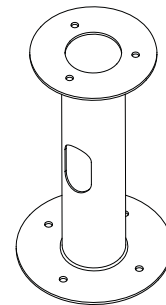

BOLRM

KELSEY-KANE LIGHTING MFG. CO.
Voice & Text: 954-772-3187
E-Mail: info@kelsey-kane.com
Website: www.kelsey-kane.com