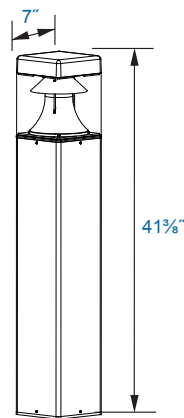

Bollard Series

Square Bollard with Cone Reflector

BOSFR3

Housing:

Extruded Aluminum Housing with Flush Mounting Base & Vandal-Resistant Screws, Flat Top, Powdercoat Finish Over a Chromate Conversion Coating, Internal Ballast Tray for Easy Maintenance

Mounting Kit with 8" Anchor Bolts (Included)

Wattage:

High Pressure Sodium: 35 to 100w

Metal Halide: 70 to 100w

Compact Fluorescent: 1 x 42 to 57w

Listing & Ratings:

CSA: Listed for Wet Locations

Other Wattages & Custom Colors Available Upon Request.

Bollards Can Be Cut To Custom Lengths Upon Request.

KELSEY-KANE LIGHTING MFG. CO.

Voice & Text: 954-772-3187

E-Mail: info@kelsey-kane.com

Website: www.kelsey-kane.com

DIMENSIONS

BOSFR3

Kit(s)				
Catalog #	Description			
BOSFR3*	Square Bollard with Cone Reflector, HID Kit			
BOSFR3F*	Square Bollard with Cone Reflector, Single Fluorescent Kit			
Complete Units (Lamps Included)				
Catalog #	Wattage	Voltage	Lamp	Ballast
BOSFR3H35R120L*	35	120	HPS	R-NPF
BOSFR3H50R120L*	50	120	HPS	R-NPF
BOSFR3H70R120L*	70	120	HPS	R-NPF
BOSFR3H100R120L*	100	120	HPS	R-NPF
BOSFR3H70QL*	70	Quad	HPS	HX-HPF
BOSFR3H100QL*	100	Quad	HPS	HX-HPF
BOSFR3M70QL*	70	Quad	MH	HX-HPF
BOSFR3M100QL*	100	Quad	MH	HX-HPF
BOSFR3F42EL*	1 x 42	120-277	PL	Electronic
BOSFR3F57EL*	1 x 57	120-277	PL	Electronic

*Specify Color: WH=White, BK=Black, BZ=Bronze

Bollard Series

Square Bollard with Cone Reflector

Catalog #	Description
BOLAN4	Mounting Kit, Includes Bracket & Three (3) 4" Anchor Bolts
BOLAN8	Mounting Kit, Includes Bracket & Three (3) 8" Anchor Bolts
BOLAN12	Mounting Kit, Includes Bracket & Three (3) 12" Anchor Bolts
BOLAN15	Mounting Kit, Includes Bracket & Three (3) 15" Anchor Bolts
BOLPCS	Replacement Polycarbonate Lens Square
BOLRM	Root Mount Kit