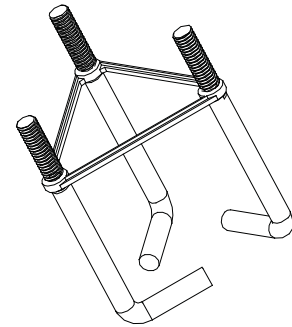

Bollard Series

Square Bollard with Cone Reflector

BOSFR3

Housing:

Extruded Aluminum Housing with Flush Mounting Base & Vandal-Resistant Screws, Flat Top, Powdercoat Finish Over a Chromate Conversion Coating, Internal Ballast Tray for Easy Maintenance

Reflector:

Aluminum Cone Reflector

Lens:

Clear Polycarbonate Lens

Socket:

HID: Porcelain 4KV Pulse Rated Medium Base Socket with Nickel Plated Screw Shell

PL: Plug-In Type, GX24Q-4

Mounting:

Bollards Can Be Cut To Custom Lengths Upon Request.

KELSEY-KANE LIGHTING MFG. CO.

Voice & Text: 954-772-3187

E-Mail: info@kelsey-kane.com

Website: www.kelsey-kane.com

DIMENSIONS

BOSFR3

Kit(s)				
Catalog #	Description			
BOSFR3*	Square Bollard with Cone Reflector, HID Kit			
BOSFR3F*	Square Bollard with Cone Reflector, Single Fluorescent Kit			
Complete Units (Lamps Included)				
Catalog #	Wattage	Voltage	Lamp	Ballast
BOSFR3H35R120L*	35	120	HPS	R-NPF
BOSFR3H50R120L*	50	120	HPS	R-NPF
BOSFR3H70R120L*	70	120	HPS	R-NPF
BOSFR3H100R120L*	100	120	HPS	R-NPF
BOSFR3H70QL*	70	Quad	HPS	HX-HPF
BOSFR3H100QL*	100	Quad	HPS	HX-HPF
BOSFR3M70QL*	70	Quad	MH	HX-HPF
BOSFR3M100QL*	100	Quad	MH	HX-HPF
BOSFR3F42EL*	1 x 42	120-277	PL	Electronic
BOSFR3F57EL*	1 x 57	120-277	PL	Electronic

*Specify Color: WH=White, BK=Black, BZ=Bronze

Bollard Series

Square Bollard with Cone Reflector

Catalog #	Description
BOLAN4	Mounting Kit, Includes Bracket & Three (3) 4" Anchor Bolts
BOLAN8	Mounting Kit, Includes Bracket & Three (3) 8" Anchor Bolts
BOLAN12	Mounting Kit, Includes Bracket & Three (3) 12" Anchor Bolts
BOLAN15	Mounting Kit, Includes Bracket & Three (3) 15" Anchor Bolts
BOLPCS	Replacement Polycarbonate Lens Square
BOLRM	Root Mount Kit