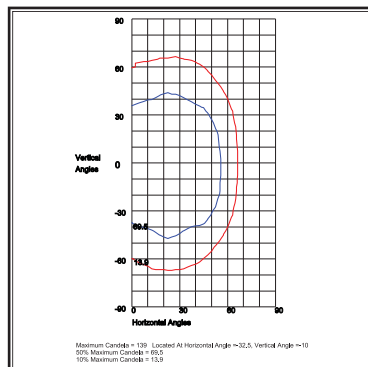

Catalog #	Description
FLSTK	Heavy-Duty Ground Stake, Built-in Wiring Compartment
FLPTF	Post Top Fitter, Die Cast Aluminum, Three (3) 1/2" Coin Plugs

Flood Series

Plastic Flood

FL10F13

KELSEY-KANE LIGHTING MFG. CO.
Voice & Text: 954-772-3187
E-Mail: info@kelsey-kane.com
Website: www.kelsey-kane.com