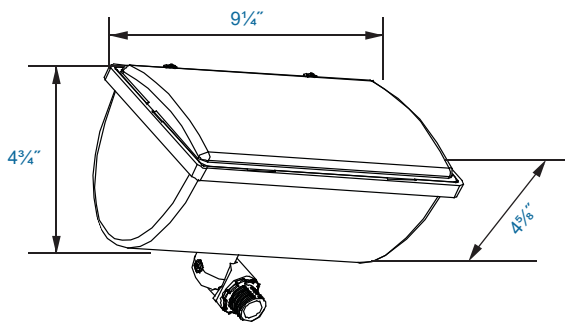

Flood Series

Plastic Flood

Housing:

Black Plastic Housing, Weatherproof Housing
Gasket

Reflector:

Aluminum Reflector

Lens:

Plastic Lens

Socket:

Plug-In Type, GX23-2

Mounting:

2½" Stem with ½" NPS Threads

Wattage:

FL10F13: 1 x 13w Compact Fluorescent

Listing & Ratings:

CSA: Listed for Wet Locations

Lowest Ambient Striking Temperature
is 0°C/32°F

Add: PC1 120V Photocell (Field Installed)
PC2 240-277V Photocell (Field Installed)

Other Wattages Available Upon Request.

Complete Units (Lamp Included)

Catalog #	Wattage	Voltage	Lamp	Ballast
FL10F13	1 x 13	120	PL	Magnetic

KELSEY-KANE LIGHTING MFG. CO.
Voice & Text: 954-772-3187
E-Mail: info@kelsey-kane.com
Website: www.kelsey-kane.com

DIMENSIONS

FL10F13