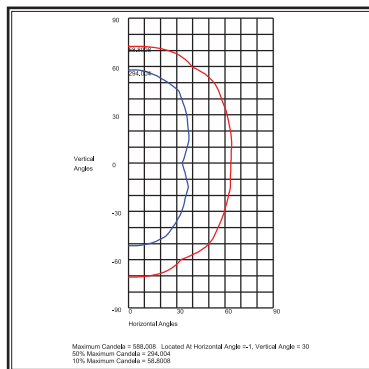

Catalog #	Description
FL32GL	Tempered Clear Flat Glass Lens
FL32GS	Glare Shield, Aluminum, Bronze Powdercoat Finish (Can be reverse mounted as a back cutoff.)
FL32LG	Clear Polycarbonate Vandal Resistant Guard
FL32WG	Wire Guard, Stainless Steel Construction
FLPTF	Post Top Fitter, Die Cast Aluminum, Three (3) 1/2" Coin Plugs
FLSTK	Heavy-Duty Ground Stake, Built-in Wiring Compartment

FL31F42

Flood Series

Small Flood

KELSEY-KANE LIGHTING MFG. CO.
Voice & Text: 954-772-3187
E-Mail: info@kelsey-kane.com
Website: www.kelsey-kane.com