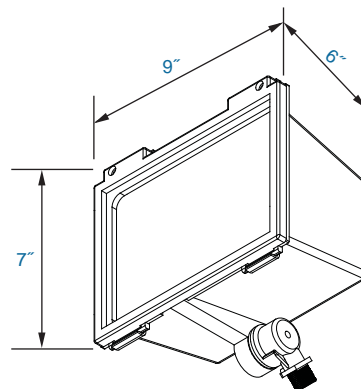

Listing & Ratings:

CSA: Listed for Wet Locations

Add: PC1 120V Photocell (Field Installed)
PC2 240-277V Photocell (Field Installed)

Other Wattages & Custom Colors Available Upon Request.

Kit(s)				
Catalog #	Description			
FL31	Small Flood, HID Kit			
FL31F	Small Flood, Single PL Kit			
Complete Units (Lamp Included)				
Catalog #	Wattage	Voltage	Lamp	Ballast
FL31H35R120L	35	120	HPS	R-NPF
FL31H50R120L	50	120	HPS	R-NPF
FL31H70R120L	70	120	HPS	R-NPF
FL31H100R120L	100	120	HPS	R-NPF
FL31H150R120L	150	120	HPS	R-NPF
FL31F26EL	1 x 26	120-277	PL	Electronic
FL31F32EL	1 x 32	120-277	PL	Electronic
FL31F42EL	1 x 42	120-277	PL	Electronic

KELSEY-KANE LIGHTING MFG. CO.
Voice & Text: 954-772-3187
E-Mail: info@kelsey-kane.com
Website: www.kelsey-kane.com

DIMENSIONS

FL31