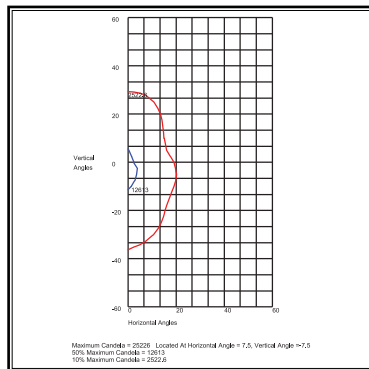

*Add SF To Above Catalog Numbers For Slipfitter Model

DIMENSIONS

FL46

FL46SF

Catalog #	Description
FL45GL	Tempered Clear Flat Glass Lens
FL45GS	Glare Shield, Aluminum, Bronze Powdercoat Finish (Can be reverse mounted as a back cutoff.)
FL45LG	Clear Polycarbonate Vandal Resistant Guard
FLSTK	Heavy-Duty Ground Stake, Built-in Wiring Compartment
FL45WG	Wire Guard, Stainless Steel Construction
FLPTF	Post Top Fitter, Die Cast Aluminum, Three (3) 1/2" Coin Plugs
FL73SFX	External Mount Slipfitter, Die Cast, Hardware & Angle Indicator Bronze, Coin Plugs