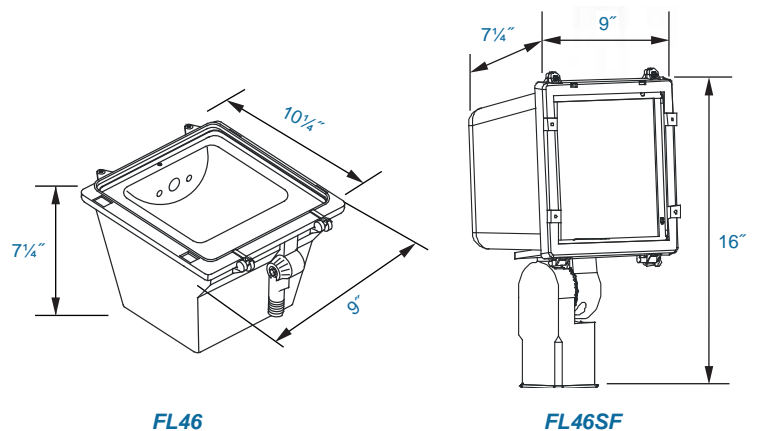

Reflector:

Aluminum Spot Reflector

Lens:

Tempered Glass Lens

Socket:

Porcelain 4KV Pulse Rated Medium Base Socket with Nickel Plated Screw Shell

Mounting:

FL46: Adjustable Knuckle with Angle Indicators & 1/2" NPS Threads

FL46SF: Adjustable Slipfitter with Angle Indicators

Wattage:

High Pressure Sodium: 35 to 150w

Metal Halide: 50 to 100w

Pulse Start: 150w

Listing & Ratings:

CSA: Listed for Wet Locations

Add: PC1 120V Photocell (Field Installed)
PC2 240-277V Photocell (Field Installed)

Other Wattages & Custom Colors Available Upon Request.

KELSEY-KANE LIGHTING MFG. CO.
Voice & Text: 954-772-3187
E-Mail: info@kelsey-kane.com
Website: www.kelsey-kane.com

Kit(s)				
Catalog #	Description			
FL46	Medium Spot Flood, HID Kit			
FL46SF	Medium Spot Flood with Slipfitter, HID Kit			
Complete Units (Lamp Included)				
Catalog #	Wattage	Voltage	Lamp	Ballast
FL46H35R120L*	35	120	HPS	R-NPF
FL46H50R120L*	50	120	HPS	R-NPF
FL46H70R120L*	70	120	HPS	R-NPF
FL46H100R120L*	100	120	HPS	R-NPF
FL46H150R120L*	150	120	HPS	R-NPF
FL46H50DL*	50	120/277	HPS	HX-HPF
FL46H70QL*	70	Quad	HPS	HX-HPF
FL46H100QL*	100	Quad	HPS	HX-HPF
FL46H150QL*	150	Quad	HPS	HX-HPF
FL46M50DL*	50	120/277	MH	HX-HPF
FL46M70QL*	70	Quad	MH	HX-HPF
FL46M100QL*	100	Quad	MH	HX-HPF
FL46P150QL*	150	Quad	PS	HX-HPF

*Add SF To Above Catalog Numbers For Slipfitter Model

DIMENSIONS

FL46

FL46SF