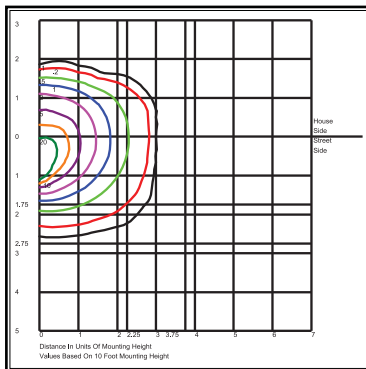

Catalog #	Description
FL60GS	Glare Shield, Aluminum, Bronze Powdercoat Finish (Can be reverse mounted as a back cutoff.)
FL60LG	Clear Polycarbonate Vandal Resistant Guard
FL60WG	Wire Guard, Stainless Steel Construction
FL61ST	Heavy Duty Adjustable Knuckle, 1/2" NPS Threads for FL61 & FL62
FL73SFX	External Mount Slipfitter, Die Cast, Hardware & Angle Indicator Bronze, Coin Plugs
FLPTF	Post Top Fitter, Die Cast Aluminum, Three (3) 1/2" Coin Plugs.
FLSTK	Heavy-Duty Ground Stake, Built-in Wiring Compartment

Flood Series

Round Back Spot Flood

FL62H100