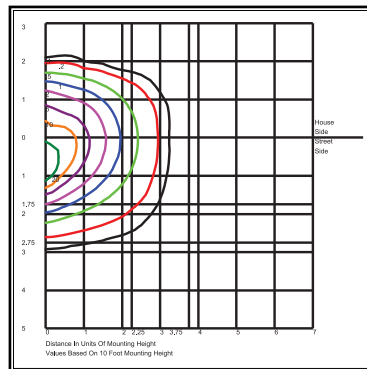

FL62M100

KELSEY-KANE LIGHTING MFG. CO.
Voice & Text: 954-772-3187
E-Mail: info@kelsey-kane.com
Website: www.kelsey-kane.com