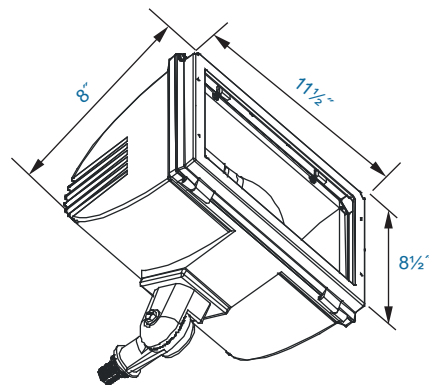

*Add SF To Above Catalog Numbers For Slipfitter Model

DIMENSIONS

FL62

Catalog #	Description
FL60GS	Glare Shield, Aluminum, Bronze Powdercoat Finish (Can be reverse mounted as a back cutoff.)
FL60LG	Clear Polycarbonate Vandal Resistant Guard
FL60WG	Wire Guard, Stainless Steel Construction
FL61ST	Heavy Duty Adjustable Knuckle, 1/2" NPS Threads for FL61 & FL62
FL73SFX	External Mount Slipfitter, Die Cast, Hardware & Angle Indicator Bronze, Coin Plugs
FLPTF	Post Top Fitter, Die Cast Aluminum, Three (3) 1/2" Coin Plugs.
FLSTK	Heavy-Duty Ground Stake, Built-in Wiring Compartment