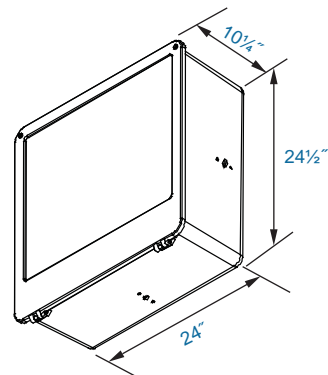

DIMENSIONS

FL90W

KELSEY-KANE LIGHTING MFG. CO.
 Voice & Text: 954-772-3187
 E-Mail: info@kelsey-kane.com
 Website: www.kelsey-kane.com

Catalog #	Description
FL90BF	Baffle, Aluminum with Black Powdercoat Finish
FL90GS	Glare Shield, Aluminum, Bronze Powdercoat Finish (Can be reverse mounted as a back cutoff.)
AL90LG	Clear Polycarbonate Vandal Resistant Guard
AL90WG	Wire Guard, Stainless Steel Construction
FL90BR	Two-Piece Swivel Bracket, Stamped, Bronze Finish
FL90SFX	External Mount Slipfitter, Die Cast, Hardware & Angle Indicator Coin Plug
FLAM	Heavy Duty Adjustable Direct Mount Pole Arm, Bronze Finish, Angle Indicators & Hardware. Fits 4" to 6" Round Poles.
FL90LY	Yoke, Stamped Heavy Duty Steel, Textured Bronze Finish
FLEM6*	6" Aluminum Extruded Mounting Arm, Bronze, Gasket & Hardware. Fits Square Poles.
CPSC	3' Steel Cable with Clear Vinyl Coating, Steel Eye & Loop Ends
PTASUNV	Square Pole Tenon Adaptor Allows Installation of up to 4 Fixtures, Fits 2 3/4" Diameter Vertical Tenon, Bronze Finish. Use FLEMs.
FLEMWM	Heavy-duty Steel Wall Bracket for FLEM Mounting Arms, Bronze Powdercoat Finish.
P18130	480VAC Twist Lock Photocell Receptacle
P18131	Twist Lock Non-Shorting (Open) Cap Disconnects Service to Fixture for Temporary or Permanent Disabling (Fixture Always Off). IP65, 480V Maximum.
P18132	Twist Lock Shorting Cap Provides Fixed Service to Fixture (Fixture Always on). IP65, Rated Load 7200w Tungsten.
P18140	110-120VAC Instant Twist Lock
P18142	110-277VAC Instant Twist Lock
P18150	120VAC Time Delay Twist Lock
P18152	277VAC Time Delay Twist Lock