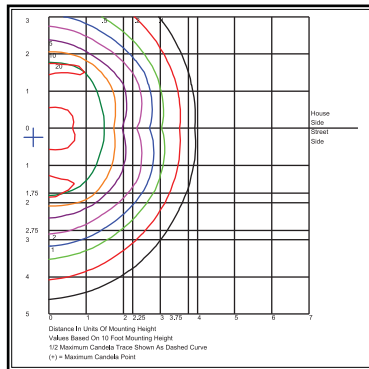

*Add R for Round Pole Mounting, Fits 4" Diameter Poles.

FL90WM1000

Flood Series

23" Flood with Wide Angle Reflector

FL90BF
(Shown Mounted)

FL90GS
(Shown Mounted)

AL90LG

AL90WG
(Shown Mounted)