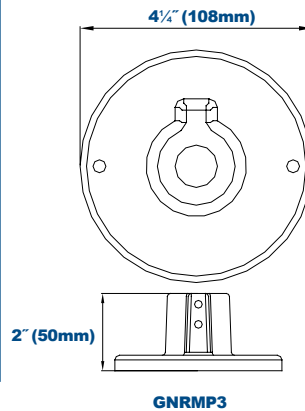

Dimensions: