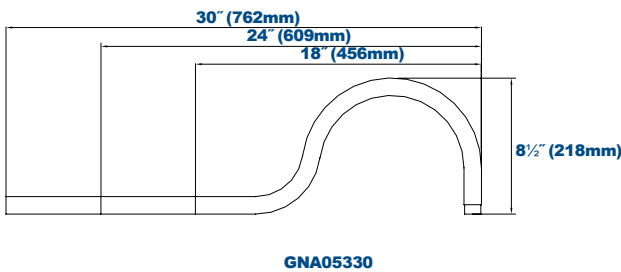

Dimensions: