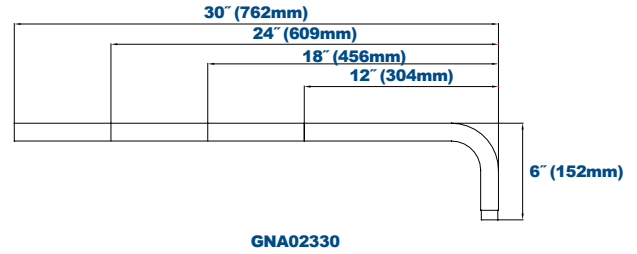

Dimensions: