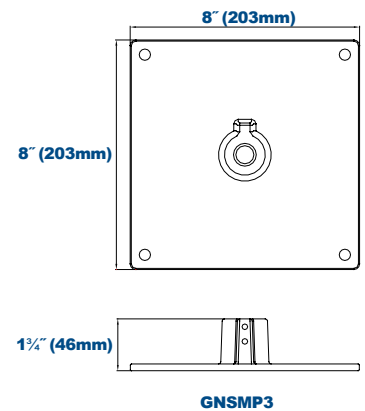

Dimensions: