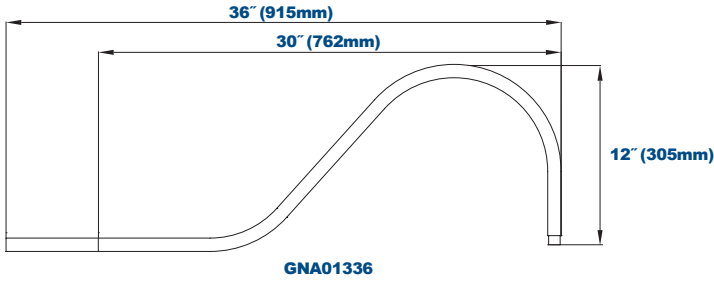

Dimensions: