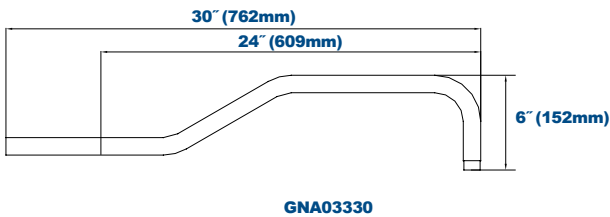

Dimensions: