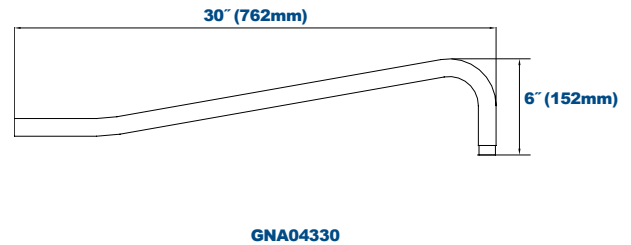

Dimensions: