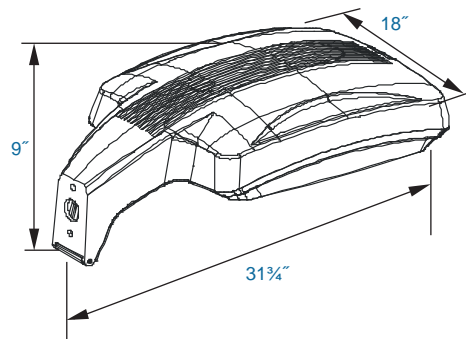

Induction Light Series

Large Kitty Hawk

Housing:

Die Cast Housing & Front Frame, Textured Bronze Powdercoat Finish Over a Chromate Conversion Coating; Front Frame is Hinged with an Easy-Open Latch for "No Tools Needed", Hands-Free Relamping; Integral Ballast Box. Photocell Adaptable.

Reflector:

Specular Aluminum Reflector

Lens:

Tempered Flat Clear Glass Lens

Mounting:

Mounts Directly to Flat poles. Optional Round Pole or Wall Mount Adapters Available.

Wattage:

Induction: 60, 80, 100, 120, 150 or 200w, 5000K

Listings & Ratings:

CSA: Listed for Wet Locations

Options:

2.5KV Surge Protection

Custom Colors Available Upon Request.

Complete Units (Includes Lamp & Ballast)				
Catalog #	Wattage	Voltage	Lamp	Ballast
KH40I60U5K-	60	120-277	Induction	Electronic
KH40I80U5K-	80	120-277	Induction	Electronic
KH40I100U5K-	100	120-277	Induction	Electronic
KH40I120U5K-	120	120-277	Induction	Electronic
KH40I150U5K-	150	120-277	Induction	Electronic
KH40I200U5K-	200	120-277	Induction	Electronic

- Add SP for Surge Protection

KELSEY-KANE LIGHTING MFG. CO.
Voice & Text: 954-772-3187
E-Mail: info@kelsey-kane.com
Website: www.kelsey-kane.com

DIMENSIONS

KH40I