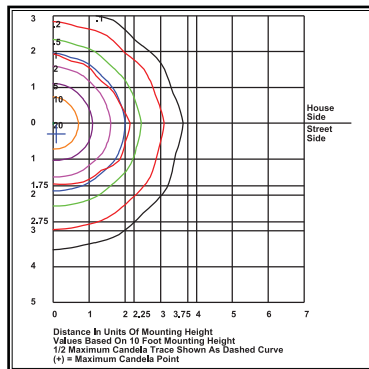

- Add SP for Surge Protection

KELSEY-KANE LIGHTING MFG. CO.
Voice & Text: 954-772-3187
E-Mail: info@kelsey-kane.com
Website: www.kelsey-kane.com

DIMENSIONS

KH40I

Catalog #	Description
KH40RP	Round Pole Adapter for KH40, Die Cast Aluminum, Bronze Powdercoat Finish. Fits 4" or 6" O.D. Round Poles.
KH40WM	Wall Mount Adapter for KH40, Die Cast Aluminum, Bronze Powdercoat Finish
KHPCB	Photocell Bracket, Includes Receptacle, Bronze Powdercoat Finish
AL73GS	Glare Shield, Aluminum, Bronze Powdercoat Finish