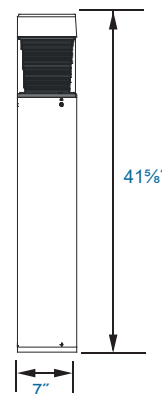

Catalog #

Description

Complete Units

Ordering Information

Example: BOFG3QF1X15U5KZSP

BOFG3	Model:	BOFG3
Q	LED Mfr:	Q=QSSI
F	Optics:	F=Medium Beam Spread
1X	Number of Arrays:	1X=One
15	Wattage:	15=15w
U	Ballast:	U=120-277V
5K	CCT:	4K=4000K, 5K=5000K
Z	Color:	Z=Bronze, W=White, B=Black
-	Mounting:	N/A
SP	Options:	SF=Single Fuse, DF=Double Fuse, SP=Surge Protection

DIMENSIONS

BOFG3Q

EasyLED Series

EasyLED Flat Top Bollard with IES Type III Glass

Catalog #	Description
BOLAN4	Mounting Kit, Includes Bracket & Three (3) 4" Anchor Bolts
BOLAN8	Mounting Kit, Includes Bracket & Three (3) 8" Anchor Bolts
BOLAN12	Mounting Kit, Includes Bracket & Three (3) 12" Anchor Bolts
BOLAN15	Mounting Kit, Includes Bracket & Three (3) 15" Anchor Bolts
BOLPC	Replacement Polycarbonate Lens
BOLRM	Root Mount Kit
3EBL120277	Provides 90 Minutes of Backup Power.