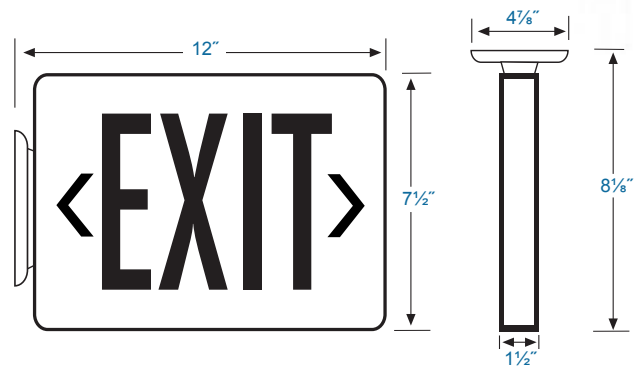

Emergency/Exit Lighting

LED Exit Sign

EEXRB1

EEXRB1K

EEXGB1

- Fully Automatic Operation
- LEDs Have 25+ Year Life
- Double Faced
- Snap Out Arrows
- Automatic Low Voltage Disconnect
- Thermoplastic Injection Molded Housing
- Push to Test Switch
- Universal Mounting Canopy for Top/Side Installation
- 120-277V
- UL Listed

DIMENSIONS

EEX

Emergency/Exit Lighting

LED Exit Sign

Catalog #	Description
EEXPC	Polycarbonate Vandal Shield for LED Exit Sign

Catalog #	Qty./ M.C.	M.C. Cu. Ft.
EEXPC	12	

EEXPC
(Shown Mounted)

KELSEY-KANE LIGHTING MFG. CO.
Voice & Text: 954-772-3187
E-Mail: info@kelsey-kane.com
Website: www.kelsey-kane.com