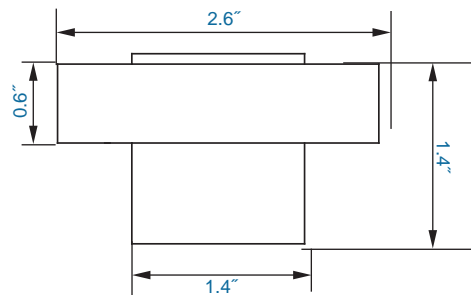

### Twist Lock Receptacle

P18130

- UL773/ANSI C136.10-1996 Receptacle
- Phenolic Socket
- Includes ABS Housing
- 12" Leads
- 480V Max., 15 Amp Max
  
- **Ambient Temp:** -40°F ~ +176°F
- **Relative Humidity:** 99%

Catalog #	Type	Voltage	Rating	Leads
P18130	Twist Lock	-	480VAC	12" AWG#14 AWM1015

**KELSEY-KANE LIGHTING MFG. CO.**  
Voice & Text: 954-772-3187  
E-Mail: [info@kelsey-kane.com](mailto:info@kelsey-kane.com)  
Website: [www.kelsey-kane.com](http://www.kelsey-kane.com)

**DIMENSIONS**

P18130