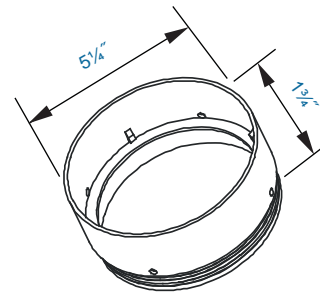

½" NPS Adjustable Threaded Knuckle

Wattage:

PB38HLH & PB38HLV:

ED17 Lamp, 100w HPS/MH

PB38HSH & PB38HSV:

100w MH PAR38 Medium Base Lamp

Listing & Ratings:

CSA: Listed for Wet Locations

Catalog #	Description
PB38HLHBK	PAR38 Bullet Housing with Large Reflector & Hood
PB38HLVBK	PAR38 Bullet Housing with Large Reflector & Visor
PB38HSHBK	PAR38 Bullet Housing with Hood
PB38HSV BK	PAR38 Bullet Housing with Visor