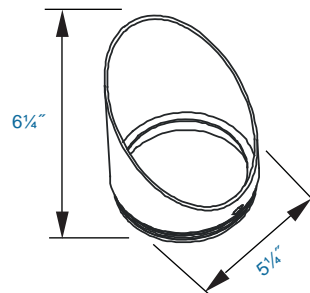

Specialty Light Series

PAR Bullet

Housing:

Die Cast Aluminum Housings, Visors with Glass Lens or Hood with Glass Lens, Textured Black Powdercoat Finish Over a Chromate Conversion Coating. Housing & Visor or Hood is Required for Complete Unit.

Remote Ballast Box Required for HID Usage Sold Separately.

Reflector:

Optional Aluminum Reflector

Lens:

Clear Flat Glass Lens

Socket:

Porcelain 4KV Pulse Rated Medium Base Socket

Mounting:

½" NPS Adjustable Threaded Knuckle

Wattage:

PB38HLH & PB38HLV:

ED17 Lamp, 100w HPS/MH

PB38HSH & PB38HSV:

100w MH PAR38 Medium Base Lamp

Listing & Ratings:

CSA: Listed for Wet Locations

Catalog #	Description
PB38HLHBK	PAR38 Bullet Housing with Large Reflector & Hood
PB38HLVBK	PAR38 Bullet Housing with Large Reflector & Visor
PB38HSHBK	PAR38 Bullet Housing with Hood
PB38HSV BK	PAR38 Bullet Housing with Visor

PB38V

DIMENSIONS

KELSEY-KANE LIGHTING MFG. CO.

Voice & Text: 954-772-3187

E-Mail: info@kelsey-kane.com

Website: www.kelsey-kane.com