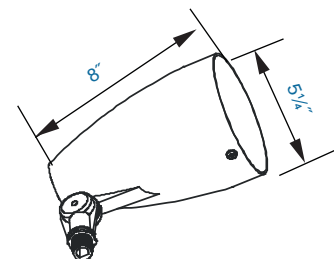

**PB38HL,
PB38HS**

DIMENSIONS

KELSEY-KANE LIGHTING MFG. CO.

Voice & Text: 954-772-3187

E-Mail: info@kelsey-kane.com

Website: www.kelsey-kane.com