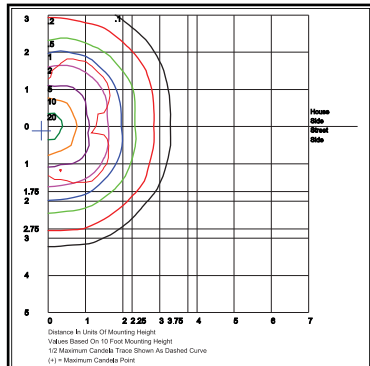

Reveal Small Post Top Area Light - Open

Catalog #

Description

Complete Units

Ordering Information

Example: PF70QF1X84U5KCBSP

PF70	Model:	PF70
Q	LED Mfr:	Q=QSSI
F	Optics:	F=Type V
1X	Number of Arrays:	1X=One
84	Wattage:	84=84w
U	Ballast:	U=120-277V
5K	CCT:	5K=5000K
C	Lens:	C=Clear Prismatic Array Lens
B	Color:	B=Black
SP	Options:	SF=Single Fuse, DF=Double Fuse, SP=Surge Protection

DIMENSIONS

PF70Q

Catalog #	Description
PF70PC	Polycarbonate Outer Conical Lens.

EasyLED Series

**Reveal Small Post Top
Area Light - Open**

PF70PC
(Shown Installed)

PF70QF1X84U5KC

KELSEY-KANE LIGHTING MFG. CO.
Voice & Text: 954-772-3187
E-Mail: info@kelsey-kane.com
Website: www.kelsey-kane.com