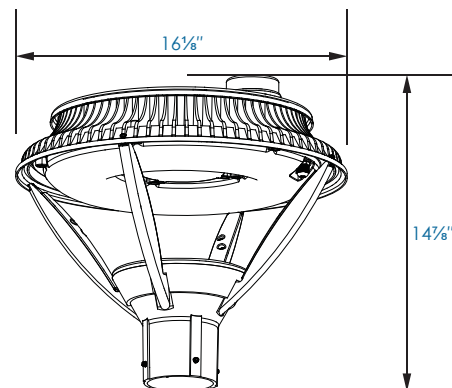

Reveal Small Post Top Area Light - Open

Catalog #

Description

Complete Units

Ordering Information

Example: PF70QF1X84U5KCBSP

PF70	Model:	PF70
Q	LED Mfr:	Q=QSSI
F	Optics:	F=Type V
1X	Number of Arrays:	1X=One
84	Wattage:	84=84w
U	Ballast:	U=120-277V
5K	CCT:	5K=5000K
C	Lens:	C=Clear Prismatic Array Lens
B	Color:	B=Black
SP	Options:	SF=Single Fuse, DF=Double Fuse, SP=Surge Protection

DIMENSIONS

PF70Q

Catalog #	Description
PF70PC	Polycarbonate Outer Conical Lens.

EasyLED Series

**Reveal Small Post Top
Area Light - Open**

PF70PC
(Shown Installed)

PF70QF1X84U5KC

KELSEY-KANE LIGHTING MFG. CO.
Voice & Text: 954-772-3187
E-Mail: info@kelsey-kane.com
Website: www.kelsey-kane.com