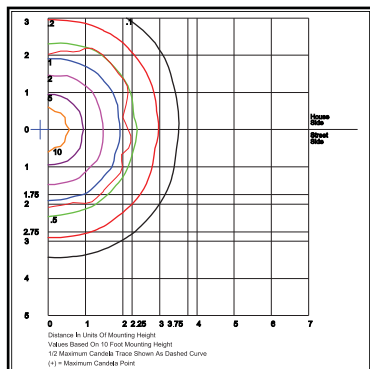

Website: www.kelsey-kane.com

Reveal Small Post Top Area Light - Enclosed

Catalog #

Description

Complete Units

Ordering Information

Example: PF71QF1X84U5KCBSP

PF71	Model:	PF71
Q	LED Mfr:	Q=QSSI
F	Optics:	F=Type V
1X	Number of Arrays:	1X=One
84	Wattage:	84=84w
U	Ballast:	U=120-277V
5K	CCT:	5K=5000K
C	Lens:	C=Clear Prismatic Array Lens
B	Color:	B=Black
SP	Options:	SF=Single Fuse, DF=Double Fuse, SP=Surge Protection

DIMENSIONS

PF71Q

Catalog #	Description
PF70PC	Polycarbonate Outer Conical Lens.

EasyLED Series

**Reveal Small Post Top
Area Light - Enclosed**

PF70PC
(Shown Installed)

PF71QF1X84U5KC

KELSEY-KANE LIGHTING MFG. CO.
Voice & Text: 954-772-3187
E-Mail: info@kelsey-kane.com
Website: www.kelsey-kane.com