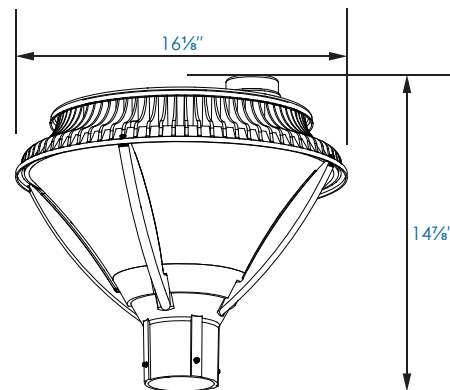

Website: www.kelsey-kane.com

Reveal Small Post Top Area Light - Enclosed

Catalog #

Description

Complete Units

Ordering Information

Example: PF71QF1X84U5KCBSP

PF71	Model:	PF71
Q	LED Mfr:	Q=QSSI
F	Optics:	F=Type V
1X	Number of Arrays:	1X=One
84	Wattage:	84=84w
U	Ballast:	U=120-277V
5K	CCT:	5K=5000K
C	Lens:	C=Clear Prismatic Array Lens
B	Color:	B=Black
SP	Options:	SF=Single Fuse, DF=Double Fuse, SP=Surge Protection

DIMENSIONS

PF71Q

Catalog #	Description
PF70PC	Polycarbonate Outer Conical Lens.

EasyLED Series

**Reveal Small Post Top
Area Light - Enclosed**

PF70PC
(Shown Installed)

PF71QF1X84U5KC

KELSEY-KANE LIGHTING MFG. CO.
Voice & Text: 954-772-3187
E-Mail: info@kelsey-kane.com
Website: www.kelsey-kane.com