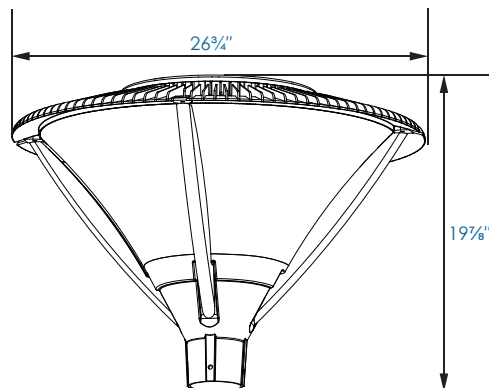

Reveal Large Round Area Light - Open

Catalog #

Description

Complete Units

Ordering Information

Example: PF80QF1X176U5KCBSP

PF80	Model:	PF80
Q	LED Mfr:	Q=QSSI
F	Optics:	F=Type V
1X	Number of Arrays:	1X=One
176	Wattage:	176=176w
U	Ballast:	U=120-277V
5K	CCT:	5K=5000K
C	Lens:	C=Clear Array Lens
B	Color:	B=Black
SP	Options:	SF=Single Fuse, DF=Double Fuse, SP=Surge Protection

DIMENSIONS

PF80Q

Catalog #	Description
PF80PC	Polycarbonate Outer Conical Lens.

EasyLED Series

Reveal Large Round Area Light - Open

PF80PC
(Shown Installed)

PF80QF1X176U5KC

KELSEY-KANE LIGHTING MFG. CO.
Voice & Text: 954-772-3187
E-Mail: info@kelsey-kane.com
Website: www.kelsey-kane.com