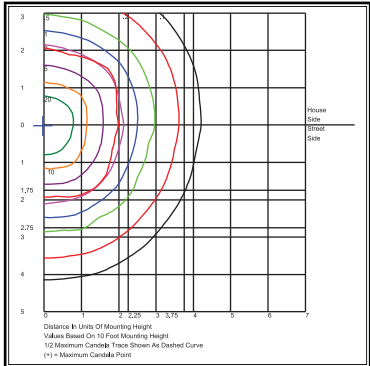

Reveal Large Round Area Light - Open

Catalog #

Description

Complete Units

Ordering Information

Example: PF80QF1X176U5KCBSP

PF80	Model:	PF80
Q	LED Mfr:	Q=QSSI
F	Optics:	F=Type V
1X	Number of Arrays:	1X=One
176	Wattage:	176=176w
U	Ballast:	U=120-277V
5K	CCT:	5K=5000K
C	Lens:	C=Clear Array Lens
B	Color:	B=Black
SP	Options:	SF=Single Fuse, DF=Double Fuse, SP=Surge Protection

DIMENSIONS

PF80Q

Catalog #	Description
PF80PC	Polycarbonate Outer Conical Lens.

EasyLED Series

Reveal Large Round Area Light - Open

PF80PC
(Shown Installed)

PF80QF1X176U5KC

KELSEY-KANE LIGHTING MFG. CO.
Voice & Text: 954-772-3187
E-Mail: info@kelsey-kane.com
Website: www.kelsey-kane.com