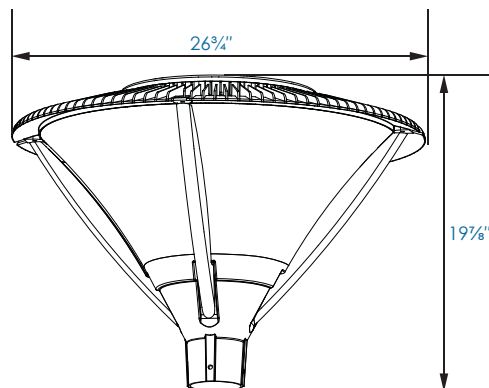

Reveal Large Round Area Light - Enclosed

Catalog #

Description

Complete Units

Ordering Information

Example: PF81QF1X176U5KCBSP

PF81	Model:	PF81
Q	LED Mfr:	Q=QSSI
F	Optics:	F=Type V
1X	Number of Arrays:	1X=One
176	Wattage:	176=176w
U	Ballast:	U=120-277V
5K	CCT:	5K=5000K
C	Lens:	C=Clear Prismatic Array Lens
B	Color:	B=Black
SP	Options:	SF=Single Fuse, DF=Double Fuse, SP=Surge Protection

DIMENSIONS

PF81Q

Catalog #	Description
PF80PC	Polycarbonate Outer Conical Lens.

EasyLED Series

Reveal Large Round Area Light - Enclosed

PF80PC
(Shown Installed)

PF81QF1X176U5KC

KELSEY-KANE LIGHTING MFG. CO.
Voice & Text: 954-772-3187
E-Mail: info@kelsey-kane.com
Website: www.kelsey-kane.com