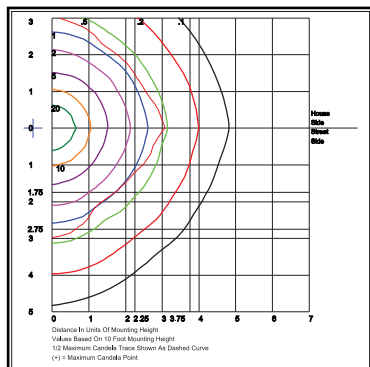

Reveal Large Round Area Light - Enclosed

Catalog #

Description

Complete Units

Ordering Information

Example: PF81QF1X176U5KCBSP

PF81	Model:	PF81
Q	LED Mfr:	Q=QSSI
F	Optics:	F=Type V
1X	Number of Arrays:	1X=One
176	Wattage:	176=176w
U	Ballast:	U=120-277V
5K	CCT:	5K=5000K
C	Lens:	C=Clear Prismatic Array Lens
B	Color:	B=Black
SP	Options:	SF=Single Fuse, DF=Double Fuse, SP=Surge Protection

DIMENSIONS

PF81Q

Catalog #	Description
PF80PC	Polycarbonate Outer Conical Lens.

EasyLED Series

Reveal Large Round Area Light - Enclosed

PF80PC
(Shown Installed)

PF81QF1X176U5KC

KELSEY-KANE LIGHTING MFG. CO.
Voice & Text: 954-772-3187
E-Mail: info@kelsey-kane.com
Website: www.kelsey-kane.com