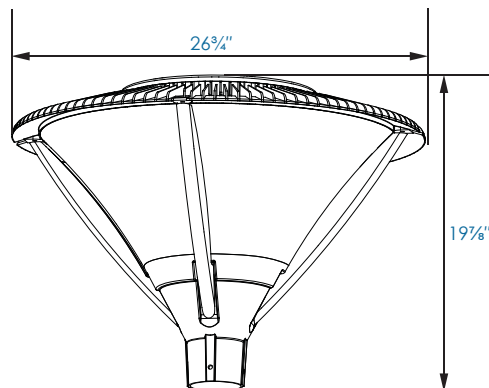

PF81Q

KELSEY-KANE LIGHTING MFG. CO.

Voice & Text: 954-772-3187

E-Mail: info@kelsey-kane.com

Website: www.kelsey-kane.com