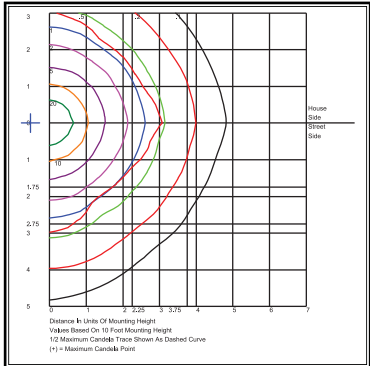

PF81QF1X176U5KC

KELSEY-KANE LIGHTING MFG. CO.
Voice & Text: 954-772-3187
E-Mail: info@kelsey-kane.com
Website: www.kelsey-kane.com