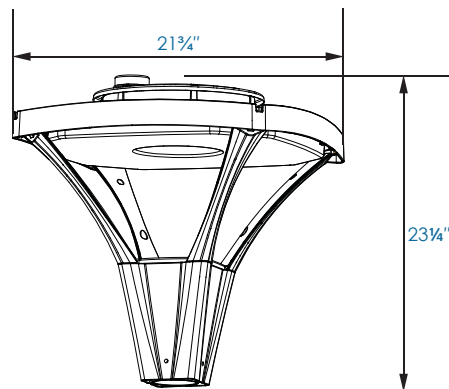

Reveal Square Post Top Area Light

Catalog #

Description

Complete Units

Ordering Information

Example: PFS80QF1X176U5KCBSP

PFS80	Model:	PFS80
Q	LED Mfr:	Q=QSSI
F	Optics:	F=Type V
1X	Number of Arrays:	1X=One
176	Wattage:	176=176w
U	Ballast:	U=120-277V
5K	CCT:	5K=5000K
C	Lens:	C=Clear Prismatic Array Lens
B	Color:	B=Black
SP	Options:	SF=Single Fuse, DF=Double Fuse, SP=Surge Protection

DIMENSIONS

PFS80Q