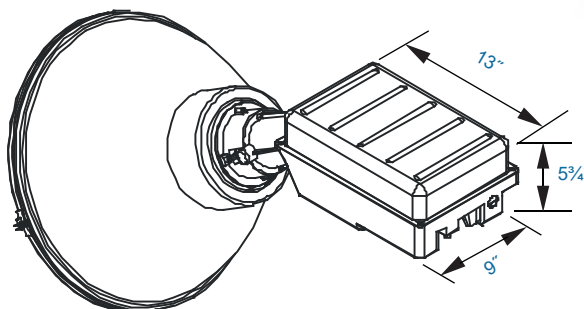

KELSEY-KANE LIGHTING MANUFACTURING COMPANY

"Serving Lighting Professionals Since 1978"

Kit(s)	Description			
Catalog #	Description			
SP50	Sportslighter, HID Kit			
Complete Units (Lamp Included)				
Catalog #	Wattage	Voltage	Lamp	Ballast
SP50H400QL*	400	Quad	HPS	CWA
SP50H1000QL*	1000	Quad	HPS	CWA
SP50P400QL* (E)	400	Quad	PS	CWA
SP50P750QL*	750	Quad	PS	CWA
SP50P875QL*	875	Quad	PS	CWA
SP50P1000QL*	1000	Quad	PS	CWA
SP50M1500QL*	1500	Quad	PS	CWA
*Specify Reflector: AR19=Standard (19"), AR2=Type II, AR3=Type III, AR45=Type IV/V, AR6=Type VI				

DIMENSIONS

SP50