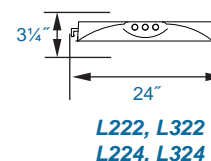

Recessed Mount in Inverted T-Bar Grid Ceilings. Surface Mount Models Include Matching Powdercoated Steel Surface Kit for a Finished Appearance.

Wattage:

1x4 T5: 1 or 2 x 28w or 54wHO
T8: 1 or 2 x 32w
2x2 T5: 1, 2 or 3 x 14w or 24wHO
T8: 1, 2 or 3 x 17w
2x4 T5: 1, 2 or 3 x 28w or 54wHO
T8: 1, 2 or 3 x 32w

LumaSoft Direct/Indirect Fluorescent Troffers

Catalog #	Description	
Complete Units		
Ordering Information		
Example: L224P3T5HO54US1		
L2	Model:	L2= Recessed Mount, L3=Surface Mount
24	Size:	14=1'x4', 22=2'x2', 24= 2'x4'
P	Diffuser:	C=Translucent Acrylic Diffuser P=Micro-Perforated Steel Diffuser
3	# of Lamps	1=1, 2=2, 3=3, *1'x4': Maximum 2 Lamps
T5HO54	Lamp Type:	22 Model: T514=T5, 14w; T5HO24=T5, 24w HO; T817=T8, 17w; 14 & 24 Models: T528=T5, 28w; T5HO54=T5, 54w HO; T832=T8, 32w
U	Ballast:	U=120-277V, 50/60Hz; 1=120V, 50/60Hz; 2=277V, 50/60Hz; 3=347V, 50/60Hz; 4=480V, 50/60Hz
S1	Options:	D3=0-10V Dimming SF=Single Fuse, S1=20K Surge Protector PS=T8 Program Start Ballast, B=Battery Backup

DIMENSIONS

KELSEY-KANE LIGHTING MFG. CO.

Voice & Text: 954-772-3187

E-Mail: info@kelsey-kane.com

Website: www.kelsey-kane.com

Catalog #	Description
U6F38FMC183S9	6' 3/8" FMC Flex Whip, 18/3, Straight and 90° Connectors