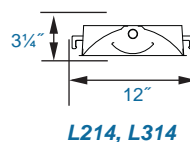

Recessed Mount in Inverted T-Bar Grid Ceilings. Surface Mount Models Include Matching Powdercoated Steel Surface Kit for a Finished Appearance.

Wattage:

1x4 T5: 1 or 2 x 28w or 54wHO
T8: 1 or 2 x 32w
2x2 T5: 1, 2 or 3 x 14w or 24wHO
T8: 1, 2 or 3 x 17w
2x4 T5: 1, 2 or 3 x 28w or 54wHO
T8: 1, 2 or 3 x 32w

LumaSoft Direct/Indirect Fluorescent Troffers

Catalog #	Description	
Complete Units		
Ordering Information		
Example: L224P3T5HO54US1		
L2	Model:	L2= Recessed Mount, L3=Surface Mount
24	Size:	14=1'x4', 22=2'x2', 24= 2'x4'
P	Diffuser:	C=Translucent Acrylic Diffuser P=Micro-Perforated Steel Diffuser
3	# of Lamps	1=1, 2=2, 3=3, *1'x4': Maximum 2 Lamps
T5HO54	Lamp Type:	22 Model: T514=T5, 14w; T5HO24=T5, 24w HO; T817=T8, 17w; 14 & 24 Models: T528=T5, 28w; T5HO54=T5, 54w HO; T832=T8, 32w
U	Ballast:	U=120-277V, 50/60Hz; 1=120V, 50/60Hz; 2=277V, 50/60Hz; 3=347V, 50/60Hz; 4=480V, 50/60Hz
S1	Options:	D3=0-10V Dimming SF=Single Fuse, S1=20K Surge Protector PS=T8 Program Start Ballast, B=Battery Backup

DIMENSIONS

KELSEY-KANE LIGHTING MFG. CO.

Voice & Text: 954-772-3187

E-Mail: info@kelsey-kane.com

Website: www.kelsey-kane.com

Catalog #	Description
U6F38FMC183S9	6' 3/8" FMC Flex Whip, 18/3, Straight and 90° Connectors