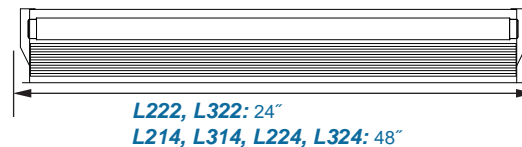

LumaSoft Direct/Indirect Fluorescent Troffers

Catalog #	Description	
Complete Units		
Ordering Information		
Example: L224P3T5HO54US1		
L2	Model:	L2= Recessed Mount, L3=Surface Mount
24	Size:	14=1'x4', 22=2'x2', 24= 2'x4'
P	Diffuser:	C=Translucent Acrylic Diffuser P=Micro-Perforated Steel Diffuser
3	# of Lamps	1=1, 2=2, 3=3, *1'x4': Maximum 2 Lamps
T5HO54	Lamp Type:	22 Model: T514=T5, 14w; T5HO24=T5, 24w HO; T817=T8, 17w; 14 & 24 Models: T528=T5, 28w; T5HO54=T5, 54w HO; T832=T8, 32w
U	Ballast:	U=120-277V, 50/60Hz; 1=120V, 50/60Hz; 2=277V, 50/60Hz; 3=347V, 50/60Hz; 4=480V, 50/60Hz
S1	Options:	D3=0-10V Dimming SF=Single Fuse, S1=20K Surge Protector PS=T8 Program Start Ballast, B=Battery Backup

DIMENSIONS