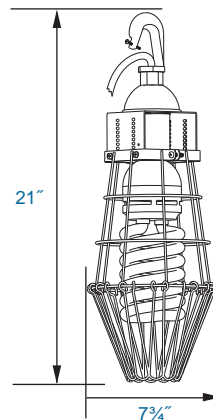

High Bay Series

Fluorescent Temporary Work Light

TWL

Housing:

White Powdercoated Stamped Steel Bracket and Zinc-Plated Steel Wireguard with Open-Close Design for Easy Relamping. Use with 105 Watt Mogul Base Self-Ballasted Compact Fluorescent Lamps. Wireguard Provides Complete Protection for the Lamp and Enables Full Light Distribution.

Socket:

Porcelain 5KV Pulse Rated Mogul Base Lampholder with Nickel Plated Screw Shell

Mounting:

Mount with Included $\frac{3}{4}$ " Threaded Malleable Hook with Safety Screw.

Cord Set:

Includes 5' Blunt Cut 16/3 Cord Set (No Plug).

Wattage:

105 Watt Mogul Base Self-Ballasted Compact Fluorescent Lamp
4100K, 7000 Lumens
10,000 Hour Life

1 Year Limited Warranty on Lamp.
(Field Breakage Not Included.)

Complete Unit (Lamp Included)

Catalog #	Wattage	Voltage	Lamp
TWLF105120MGLCS	105	120	CFL
TWLF105277MGLCS	105	277	CFL

DIMENSIONS

TWL

KELSEY-KANE LIGHTING MFG. CO.
Voice & Text: 954-772-3187
E-Mail: info@kelsey-kane.com
Website: www.kelsey-kane.com