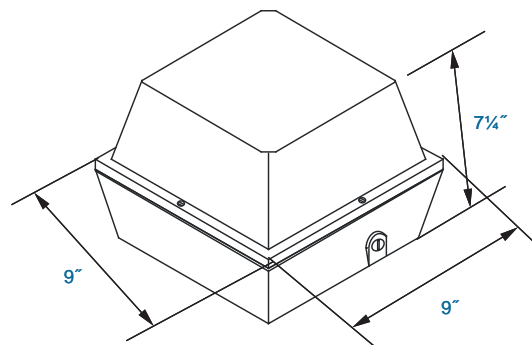

**VN30,
VN30HF42EL**