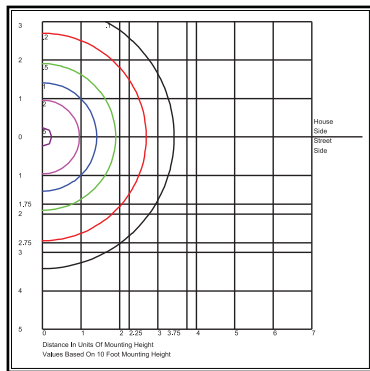

VN30M70

KELSEY-KANE LIGHTING MFG. CO.
Voice & Text: 954-772-3187
E-Mail: info@kelsey-kane.com
Website: www.kelsey-kane.com