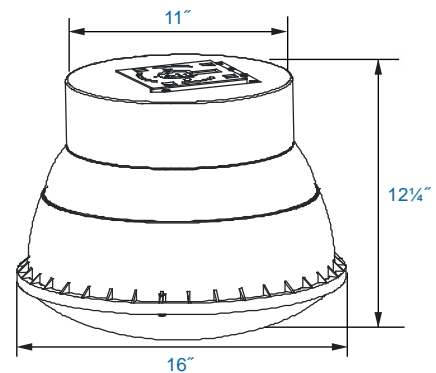

**Lens:**

Clear Polycarbonate Prismatic Optical Housing with Hinged Gasket & Drop Lens for Easy Relamping.

**Mounting:**

Easy-Hang Bracket Fits Standard 4" Electrical Box, Allowing One Person Installation. Pendant Mount or Quick Mount Also Available.

**Wattage:**

Induction: 40, 60 or 80w, 5000K

**Listing & Ratings:**

CSA: Listed for Damp Locations, Ceiling Mount

**Options:**

2.5KV Surge Protection

Custom Colors Available Upon Request.

Complete Units (Includes Lamp & Ballast)				
Catalog #	Wattage	Voltage	Lamp	Ballast
VNGL30I40U5K-	40	120-277	Induction	Electronic
VNGL30I60U5K-	60	120-277	Induction	Electronic
VNGL30I80U5K-	80	120-277	Induction	Electronic

**DIMENSIONS**

**VNGL30I**

Catalog #	Description
VNPM	Pendant Mount, Includes Junction Box, Slide Plate, Locknut, & Hardware. CSA Listed for Damp Location Mounting.
VNQM	Hinged Quick-Mount Bracket, Stamped Steel, Mount Over Recessed Electrical Box, or Use 3/4" NPS Downrod for Pendant Mounting. CSA Listed for Damp Location Mounting.