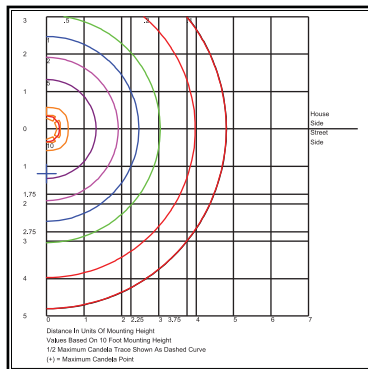

VNGL40M175

KELSEY-KANE LIGHTING MFG. CO.
Voice & Text: 954-772-3187
E-Mail: info@kelsey-kane.com
Website: www.kelsey-kane.com