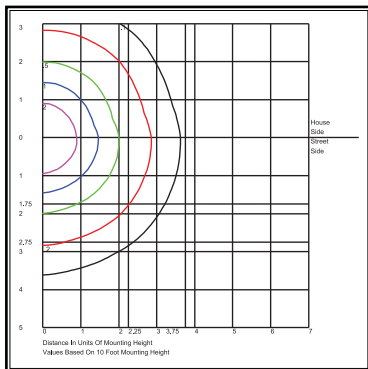

VNGL40F84EL