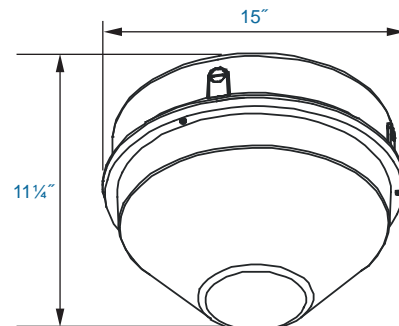

DIMENSIONS

VNGL40

Catalog #	Description
VNGL40PC	Extended Clear Prismatic Polycarbonate Lens
VNQM	Hinged Quick-Mount Bracket, Stamped Steel, Mount Over Recessed Electrical Box, or Use 3/4" NPS Downrod for Pendant Mounting. CSA Listed for Damp Location Mounting.
3EB120277	Battery Backup Pack, 120-277V