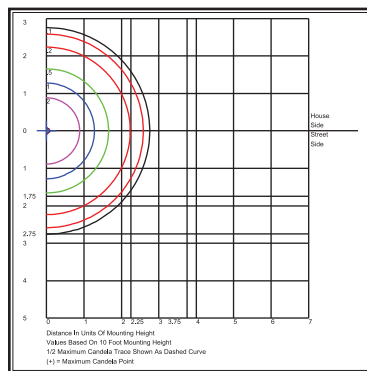

Catalog #	Description
VNGL40PC	Extended Clear Prismatic Polycarbonate Lens
VNQM	Hinged Quick-Mount Bracket, Stamped Steel, Mount Over Recessed Electrical Box, or Use 3/4" NPS Downrod for Pendant Mounting. CSA Listed for Damp Location Mounting.

Induction Light Series

Vandal Resistant Garage Lighter

VNGL40140

KELSEY-KANE LIGHTING MFG. CO.
Voice & Text: 954-772-3187
E-Mail: info@kelsey-kane.com
Website: www.kelsey-kane.com