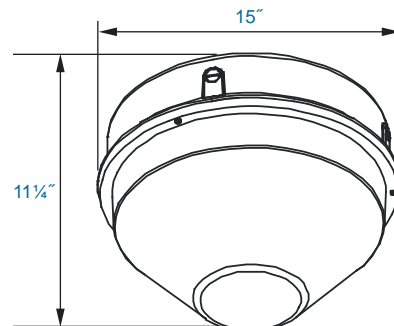

VNGL40I

KELSEY-KANE LIGHTING MFG. CO.

Voice & Text: 954-772-3187

E-Mail: info@kelsey-kane.com

Website: www.kelsey-kane.com