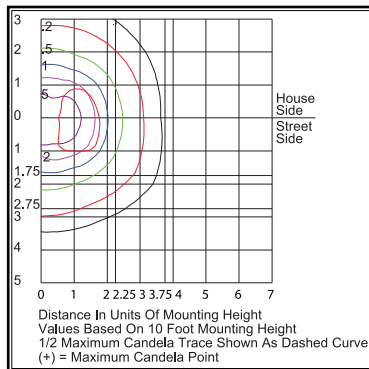

WP10M100

KELSEY-KANE LIGHTING MFG. CO.
Voice & Text: 954-772-3187
E-Mail: info@kelsey-kane.com
Website: www.kelsey-kane.com