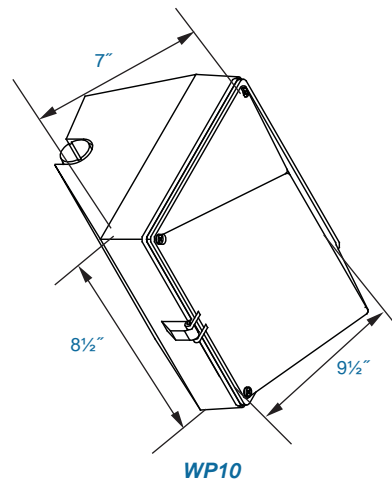

Kit(s)				
Catalog #	Description			
WP10	Small Wall Pack with PC Lens, HID Kit			
WP10F	Small Wall Pack with PC Lens, Single Fluorescent Kit			
Complete Units (Lamp Included)				
Catalog #	Wattage	Voltage	Lamp	Ballast
WP10H35R120L	35	120	HPS	R-NPF
WP10H50R120L	50	120	HPS	R-NPF
WP10H70R120L	70	120	HPS	R-NPF
WP10H100R120L	100	120	HPS	R-NPF
WP10H150R120L	150	120	HPS	R-NPF
WP10H50DL	50	120/277	HPS	HX-HPF
WP10H70QL	70	Quad	HPS	HX-HPF
WP10H100QL	100	Quad	HPS	HX-HPF
WP10M50DL	50	120/277	MH	HX-HPF
WP10M70QL	70	Quad	MH	HX-HPF
WP10F26EL	1 x 26	120-277	PL	Electronic
WP10F32EL	1 x 32	120-277	PL	Electronic
WP10F42EL	1 x 42	120-277	PL	Electronic