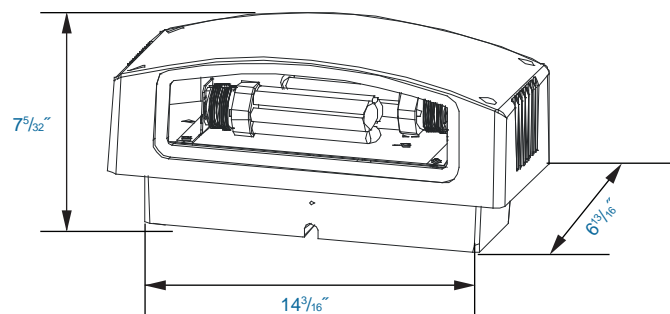

Listing & Ratings:

CSA: Listed for Wet Locations

Add: PC1 120V Photocell (Field Installed)
PC2 240-277V Photocell (Field Installed)

Other Wattages & Custom Colors Available Upon Request.

KELSEY-KANE LIGHTING MFG. CO.
Voice & Text: 954-772-3187
E-Mail: info@kelsey-kane.com
Website: www.kelsey-kane.com

Kit(s)	Description
WP34*	Crescent II Up/Down or Down Only Wall Sconce, HID Kit
WP34F1*	Crescent II Up/Down or Down Only Wall Sconce, Single Fluorescent Kit
WP34F2*	Crescent II Up/Down Wall or Down Only Sconce, Twin Fluorescent Kit

Complete Units (Lamp Included)				
Catalog #	Wattage	Voltage	Lamp	Ballast
WP34H50R120L*	50	120	HPS	R-NPF
WP34H70R120L*	70	120	HPS	R-NPF
WP34H50DL*	50	120/277	HPS	HX-HPF
WP34H70QL*	70	Quad	HPS	HX-HPF
WP34M50DL*	50	120/277	MH	HX-HPF
WP34M70QL*	70	Quad	MH	HX-HPF
WP34F26EL*	1 x 26	120-277	PL	Electronic
WP34F32EL*	1 x 32	120-277	PL	Electronic
WP34F42EL*	1 x 42	120-277	PL	Electronic
WP34F52EL*	2 x 26	120-277	PL	Electronic
WP34F64EL*	2 x 32	120-277	PL	Electronic
WP34F84EL*	2 x 42	120-277	PL	Electronic

*Specify Color: BZ=Bronze or WH=White

DIMENSIONS

WP34