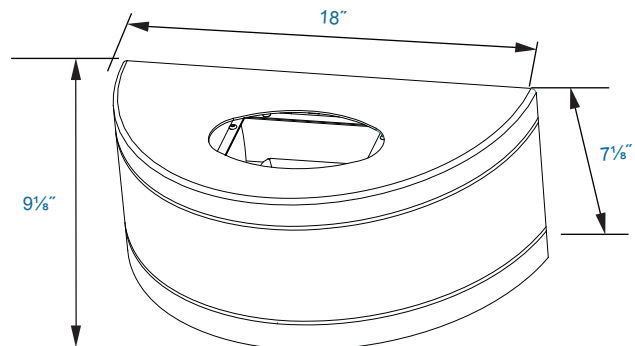

Listing & Ratings:

CSA: Listed for Wet Locations

Add: Battery Backup Available (Sold Separately)

Other Wattages & Custom Colors Available
Upon Request.

KELSEY-KANE LIGHTING MFG. CO.
Voice & Text: 954-772-3187
E-Mail: info@kelsey-kane.com
Website: www.kelsey-kane.com

Kit(s)				
Catalog #	Description			
WP36*	Crescent Wall Sconce Up/Down Light, HID Kit			
WP36F*	Crescent Wall Sconce Up/Down Light, Twin Fluorescent Kit			
Complete Units (Lamp Included)				
Catalog #	Wattage	Voltage	Lamp	Ballast
WP36H35R120L*	35	120	HPS	R-NPF
WP36H50R120L*	50	120	HPS	R-NPF
WP36H70R120L*	70	120	HPS	R-NPF
WP36H100R120L*	100	120	HPS	R-NPF
WP36H150R120L*	150	120	HPS	R-NPF
WP36H70QL*	70	Quad	HPS	HX-HPF
WP36H100QL*	100	Quad	HPS	HX-HPF
WP36H150QL*	150	Quad	HPS	HX-HPF
WP36M50DL*	50	120/277	MH	HX-HPF
WP36M70QL*	70	Quad	MH	HX-HPF
WP36M100QL*	100	Quad	MH	HX-HPF
WP36P150QL*	150	Quad	PS	HX-HPF
WP36F52EL*	2 x 26	120-277	PL	Electronic
WP36F64EL*	2 x 32	120-277	PL	Electronic
WP36F84EL*	2 x 42	120-277	PL	Electronic

*Specify Color: BZ=Bronze, WH=White

DIMENSIONS

WP36