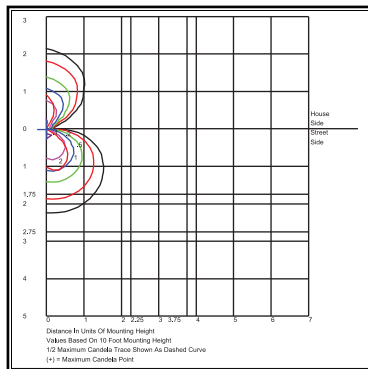

*Specify Color: BZ=Bronze, WH=White

DIMENSIONS

WP36

Catalog #	Description
3EB120277	Battery Backup Pack, 120-277V

Wall Pack Series

**Crescent Wall Sconce
Up/Down Light**

3EB120277

WP36M175