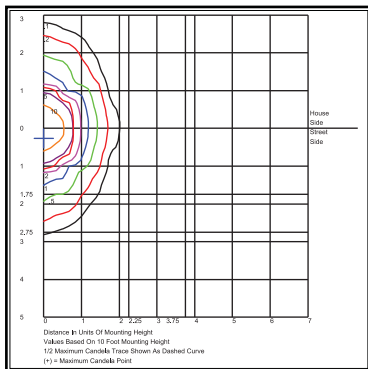

*Specify Color: BZ=Bronze, WH=White

DIMENSIONS

WP36

Catalog #	Description
3EB120277	Battery Backup Pack, 120-277V

Wall Pack Series

**Crescent Wall Sconce
Up/Down Light**

3EB120277

WP36M175