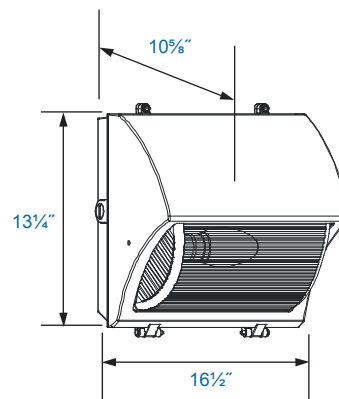

Wall Pack Series

Large Accord Semi-Cutoff Wall Pack

Housing:

Die Cast Aluminum Housing & Hinged Front Frame with Stainless Steel Hinge Pins, 1/2" Coin Plugs with O-rings for Conduit & Photocell, Textured Architectural Bronze Powdercoat Finish Over a Chromate Conversion Coating. Includes Safety Cable to Prevent Front Frame Impact When Relamping

Reflector:

Aluminum Reflector

Lens:

Prismatic Borosilicate Glass Lens

Socket:

Porcelain 5KV Pulse Rated Mogul Base Socket with Nickel Plated Screw Shell

Mounting:

Cast-in Template for Mounting Directly Over a 4" Recessed Outlet Box, or Use 1/2" Surface Conduit. Includes Easy-Hang "Two Hands Free" Wall-Mounting Plate with Leveling Device on Back

Wattage:

High Pressure Sodium: 100 to 400w

Metal Halide: 100w

Pulse Start: 150 to 400w

Listing & Ratings:

CSA: Listed for Wet Locations

Add: PC1 120V Photocell (Field Installed)

PC2 240-277V Photocell (Field Installed)

Other Wattages & Custom Colors Available Upon Request.

KELSEY-KANE LIGHTING MFG. CO.

Voice & Text: 954-772-3187

E-Mail: info@kelsey-kane.com

Website: www.kelsey-kane.com

Kit(s)	Description			
Catalog #	Description			
WPA25	Large Accord Semi-Cutoff Wall Pack, HID Kit			
Complete Units (Lamp Included)				
Catalog #	Wattage	Voltage	Lamp	Ballast
WPA25H100QMGL	100	Quad	HPS	HX-HPF
WPA25H150QMGL	150	Quad	HPS	HX-HPF
WPA25H250QL	250	Quad	HPS	CWA
WPA25H400QL	400	Quad	HPS	CWA
WPA25M100QMGL	100	Quad	MH	HX-HPF
WPA25P150QMGL	150	Quad	PS	HX-HPF
WPA25P250QL [Ⓔ]	250	Quad	PS	CWA
WPA25P320QL [Ⓔ]	320	Quad	PS	CWA
WPA25P350QL [Ⓔ]	350	Quad	PS	CWA
WPA25P400QL [Ⓔ]	400	Quad	PS	CWA

DIMENSIONS

WPA25