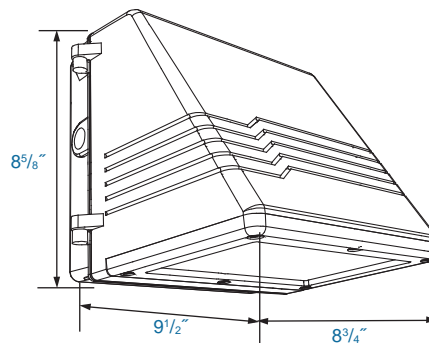

DIMENSIONS

WPC12,
WPC12F