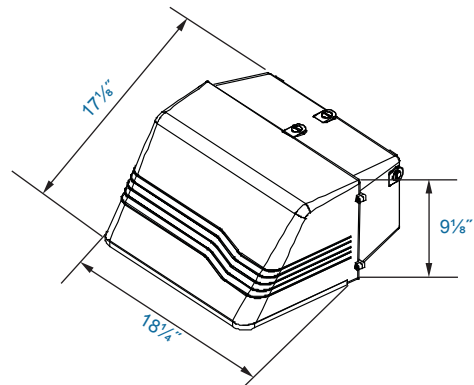

Listing & Ratings:

CSA: Listed for Wet Locations

Meets Dark Sky Requirements

Add: PC1 120V Photocell (Field Installed)
PC2 240-277V Photocell (Field Installed)
QRS Quartz Restrike Module

Other Wattages & Custom Colors Available Upon Request.

Kit(s)	Description			
Catalog #	Description			
WPC25	Constellation Large Deep Full Cutoff Wall Pack, HID Kit			
Complete Units (Lamp Included)				
Catalog #	Wattage	Voltage	Lamp	Ballast
WPC25H100QMGL	100	Quad	HPS	HX-HPF
WPC25H150QMGL	150	Quad	HPS	HX-HPF
WPC25H250QL	250	Quad	HPS	CWA
WPC25H400QL	400	Quad	HPS	CWA
WPC25M100QMGL	100	Quad	MH	HX-HPF
WPC25P150QMGL	150	Quad	PS	HX-HPF
WPC25P250QL [ⓔ]	250	Quad	PS	CWA
WPC25P320QL [ⓔ]	320	Quad	PS	CWA
WPC25P350QL [ⓔ]	350	Quad	PS	CWA
WPC25P400QL [ⓔ]	400	Quad	PS	CWA

KELSEY-KANE LIGHTING MFG. CO.
Voice & Text: 954-772-3187
E-Mail: info@kelsey-kane.com
Website: www.kelsey-kane.com

DIMENSIONS

WPC25