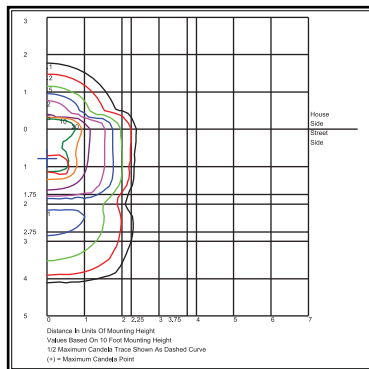

Catalog #	Description
WPC25GLC	Clear Flat Glass Lens
WPC25GLE	Etched Flat Glass Lens
WPC25GLP	Prismatic Flat Glass Lens
WPC25LG	Clear Polycarbonate Vandal Resistant Guard
WPC25WG	Wire Guard, Stainless Steel Construction

WPC25PS400

Wall Pack Series

Constellation Large Deep Full Cutoff Wall Pack

KELSEY-KANE LIGHTING MFG. CO.
Voice & Text: 954-772-3187
E-Mail: info@kelsey-kane.com
Website: www.kelsey-kane.com