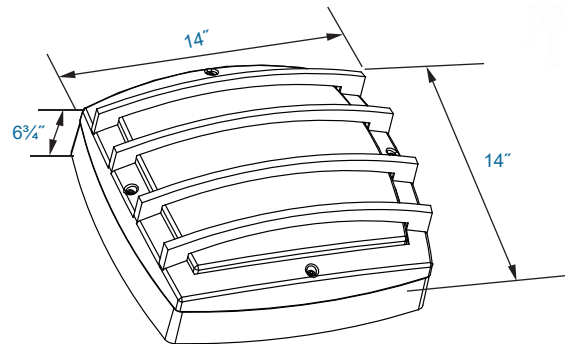

Complete Units

Ordering Information

Example: WPS22GRQF1X23U5KLZSF

WPS22GR	Model:	WPS22GR
Q	LED Mfr:	Q=QSSI
F	Optics:	F=Medium Beam Spread
1X	Number of Arrays:	1X=One
23	Wattage:	23=23w
U	Ballast:	U=120-277V, H=347/480V
5K	CCT:	5K=5000K
L	Lens:	L=LumaLens Polycarbonate Opal Lens
Z	Color:	Z=Bronze, W=White
-	Mounting:	N/A
SF	Options:	SF=Single Fuse, DF=Double Fuse

DIMENSIONS

WPS22GRQ