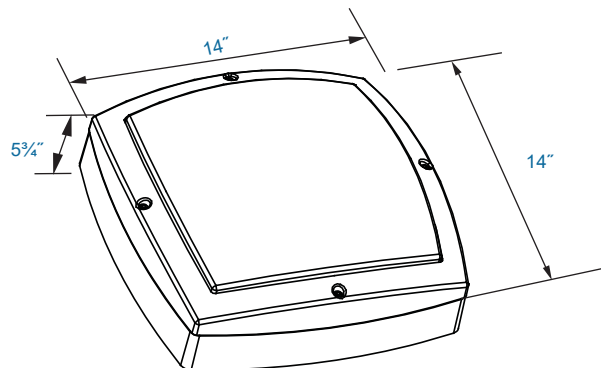

Complete Units

Ordering Information

Example: WPS22OFQF1X23U5KLZSF

WPS22OF	Model:	WPS22OF
Q	LED Mfr:	Q=QSSI
F	Optics:	F=Medium Beam Spread
1X	Number of Arrays:	1X=One
23	Wattage:	23=23w
U	Ballast:	U=120-277V, H=347/480V
5K	CCT:	5K=5000K
L	Lens:	L=LumaLens Polycarbonate Opal Lens
Z	Color:	Z=Bronze, W=White
-	Mounting:	N/A
SF	Options:	SF=Single Fuse, DF=Double Fuse

DIMENSIONS

WPS22OFQ