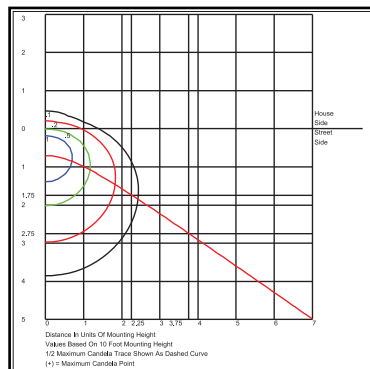

DIMENSIONS

WPS22OFQ

Catalog #	Description
3EBL1202774500	Provides 90 Minutes of Backup Power.

EasyLED Series

EasyLED Dart Square Bulkhead Open Frame

3EBL1202774500

WPS220FQF1X23U5KO

KELSEY-KANE LIGHTING MFG. CO.
 Voice & Text: 954-772-3187
 E-Mail: info@kelsey-kane.com
 Website: www.kelsey-kane.com