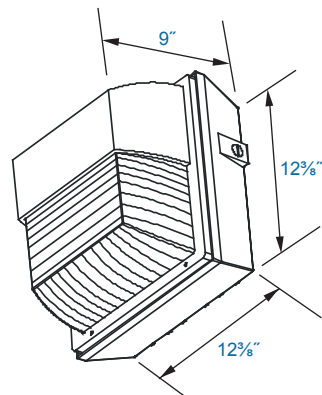

Wattage:

High Pressure Sodium: 35 to 150w
 Metal Halide: 50 to 100w
 Pulse Start: 150w
 Compact Fluorescent: 1 x 26 to 42w,
 2 x 26 to 42w

Listing & Ratings:

CSA: Listed for Wet Locations

Add: PC1 120V Photocell (Field Installed)
 PC2 240-277V Photocell (Field Installed)
 QRS Quartz Restrike Module

DIMENSIONS

WPS30